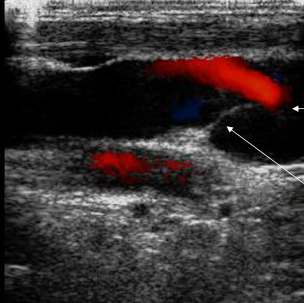

86 BPM

26/6/07 11:19:23 am

64 of 82

insufficiency
jet

valve