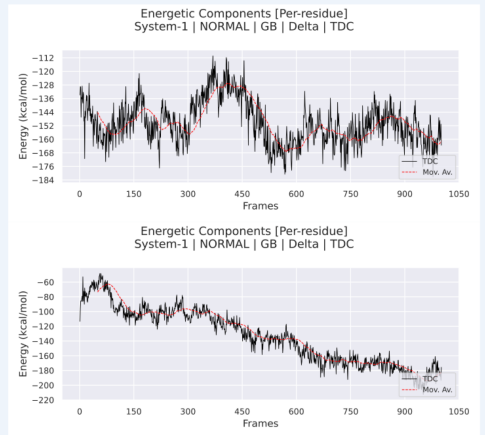

Supplementary Figure 1

(A)

(B)

Black = *KRAS* wt complex,
Red = *KRAS* mut complex

(C)

(D)

(E)

Top: *KRAS* mut complex
Bottom: *KRAS* wt complex