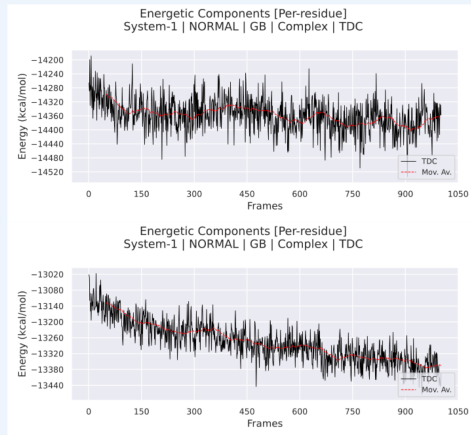

Supplementary Figure 1

(A)

(B)

Black = *KRAS* wt complex,
Red = *KRAS* mut complex

(C)

(D)

(E)

Top: *KRAS* mut complex
Bottom: *KRAS* wt complex

Top: *KRAS* mut complex
Bottom: *KRAS* wt complex