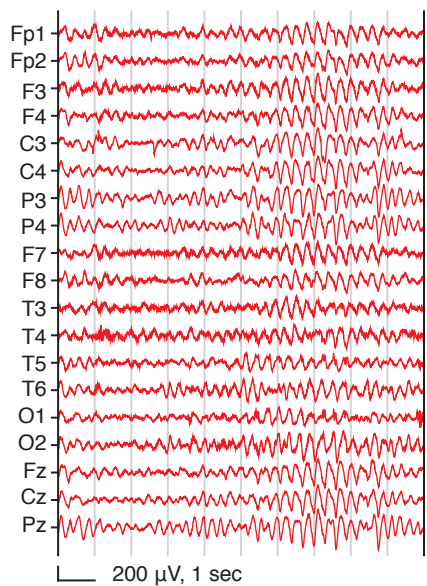

A Generalized delta (5 yo/wake)**B** Generalized delta (5 yo/wake)**C** Generalized delta (6 yo/sleep)**D** Posterior delta (6 yo/wake)**E** Frontal delta (7 yo/wake)**F** Frontal delta (8 yo/wake)**G** "Notched" delta (5 yo/wake)**H** "Notched" delta (4 yo/sleep)**I** Theta (7 yo/wake)