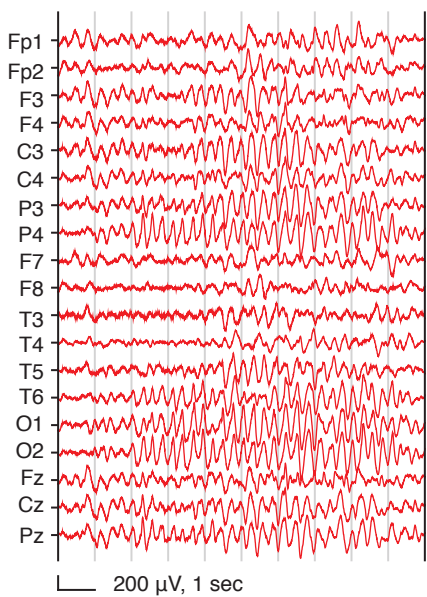

A Generalized delta (5 yo/wake)**B** Generalized delta (5 yo/wake)**C** Generalized delta (6 yo/sleep)**D** Posterior delta (6 yo/wake)**E** Frontal delta (7 yo/wake)**F** Frontal delta (8 yo/wake)**G** "Notched" delta (5 yo/wake)**H** "Notched" delta (4 yo/sleep)**I** Theta (7 yo/wake)