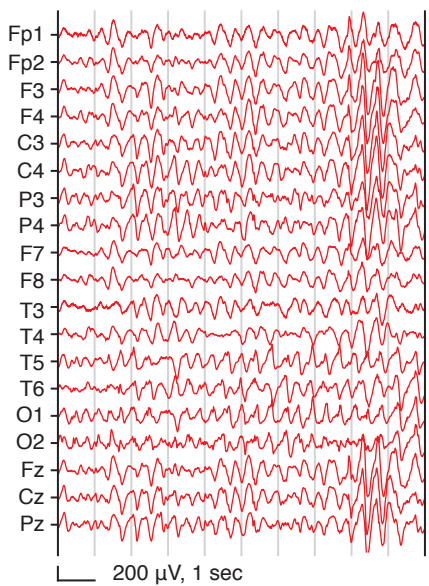

A Generalized delta (5 yo/wake)**B** Generalized delta (5 yo/wake)**C** Generalized delta (6 yo/sleep)**D** Posterior delta (6 yo/wake)**E** Frontal delta (7 yo/wake)**F** Frontal delta (8 yo/wake)**G** "Notched" delta (5 yo/wake)**H** "Notched" delta (4 yo/sleep)**I** Theta (7 yo/wake)