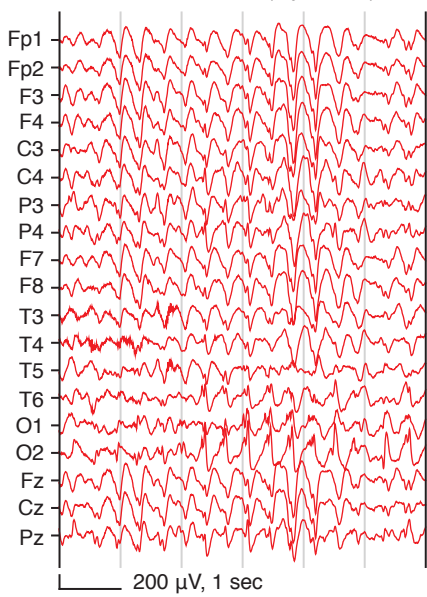

A Generalized delta (5 yo/wake)**B** Generalized delta (5 yo/wake)**C** Generalized delta (6 yo/sleep)**D** Posterior delta (6 yo/wake)**E** Frontal delta (7 yo/wake)**F** Frontal delta (8 yo/wake)**G** "Notched" delta (5 yo/wake)**H** "Notched" delta (4 yo/sleep)**I** Theta (7 yo/wake)