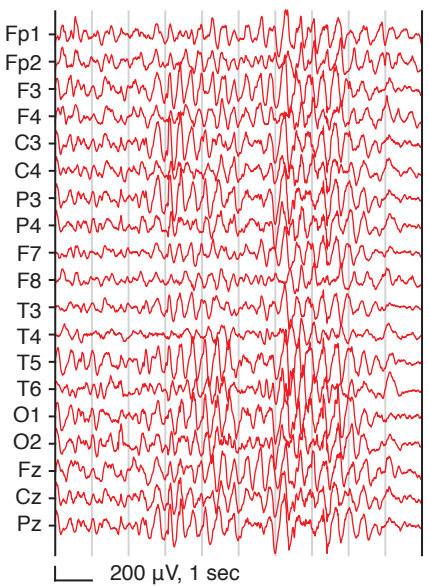

A Generalized delta (5 yo/wake)**B** Generalized delta (5 yo/wake)**C** Generalized delta (6 yo/sleep)**D** Posterior delta (6 yo/wake)**E** Frontal delta (7 yo/wake)**F** Frontal delta (8 yo/wake)**G** "Notched" delta (5 yo/wake)**H** "Notched" delta (4 yo/sleep)**I** Theta (7 yo/wake)