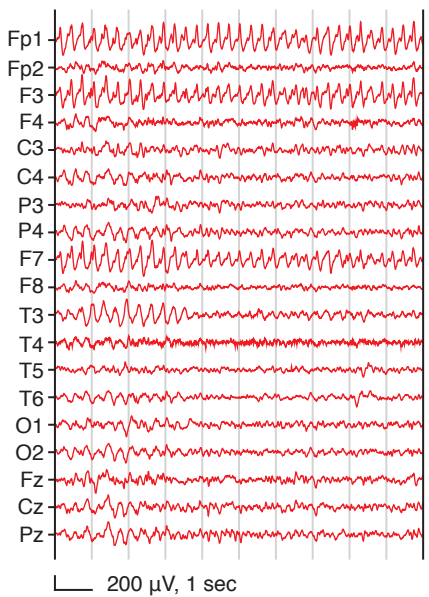

A Generalized delta (5 yo/wake)**B** Generalized delta (5 yo/wake)**C** Generalized delta (6 yo/sleep)**D** Posterior delta (6 yo/wake)**E** Frontal delta (7 yo/wake)**F** Frontal delta (8 yo/wake)**G** "Notched" delta (5 yo/wake)**H** "Notched" delta (4 yo/sleep)**I** Theta (7 yo/wake)