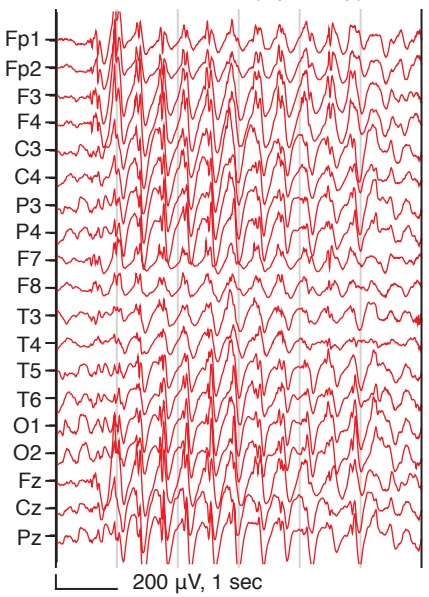

A Generalized delta (5 yo/wake)**B** Generalized delta (5 yo/wake)**C** Generalized delta (6 yo/sleep)**D** Posterior delta (6 yo/wake)**E** Frontal delta (7 yo/wake)**F** Frontal delta (8 yo/wake)**G** "Notched" delta (5 yo/wake)**H** "Notched" delta (4 yo/sleep)**I** Theta (7 yo/wake)