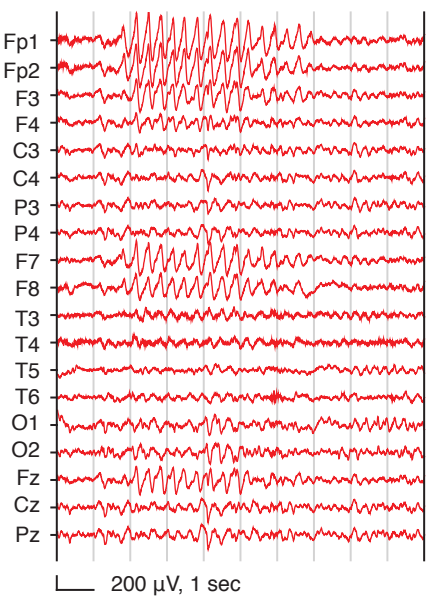

A Generalized delta (5 yo/wake)**B** Generalized delta (5 yo/wake)**C** Generalized delta (6 yo/sleep)**D** Posterior delta (6 yo/wake)**E** Frontal delta (7 yo/wake)**F** Frontal delta (8 yo/wake)**G** "Notched" delta (5 yo/wake)**H** "Notched" delta (4 yo/sleep)**I** Theta (7 yo/wake)