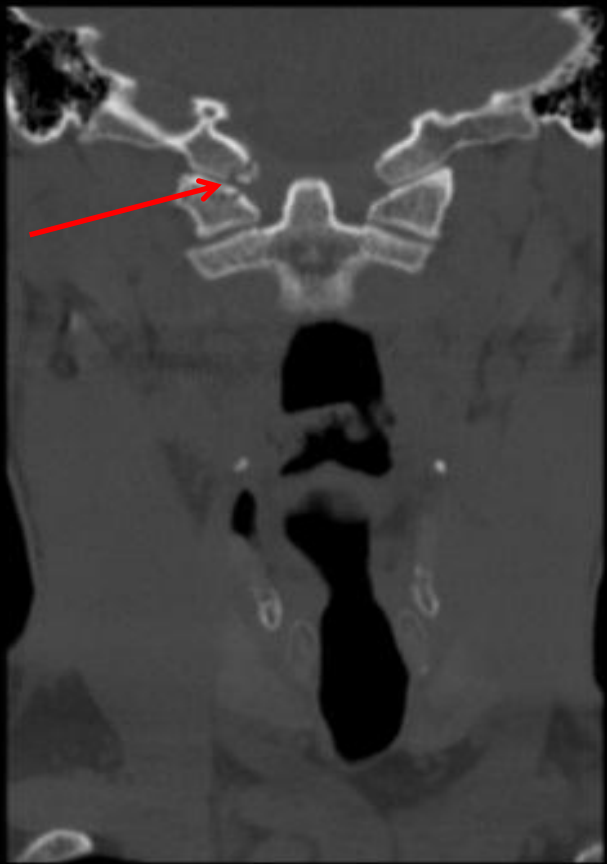

Gantry: 0°  
Time: 1825 ms  
Slice: 2 mm  
Couch: -30.378906  
Pos: HFS

C: 500.0, W: 2000.0  
Bone 7/13

F: BONE  
140 kV  
Image no: 18  
Image 18 of 63  
6/4/2010, 2:40:57 PM

F