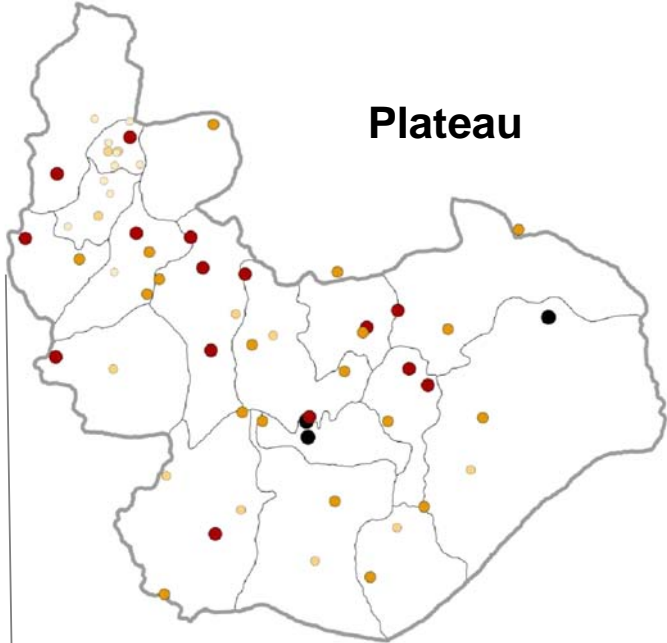

Plateau

0 3.75 7.5 15 Miles

Legend

- 0
- 1 - 20%
- 21 - 40%
- 41 - 60%
- 61 - 80%
- 81 - 100%

Abia

0 2.5 5 10 Miles