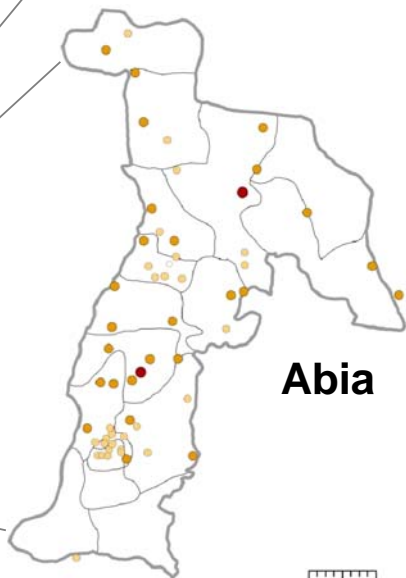

Plateau

0 3.75 7.5 15 Miles

Legend

- 0
- 1 - 20%
- 21 - 40%
- 41 - 60%
- 61 - 80%
- 81 - 100%

Abia

0 2.5 5 10 Miles