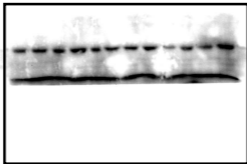

2022-08-26

erk1/2

erk1/2

2022-08-25

p-AKT

GAPDH

A rectangular label with a black border containing several lines of extremely blurred handwritten text. The text is illegible due to motion blur and low resolution.

MKK4 10S

p-MKK4 10S