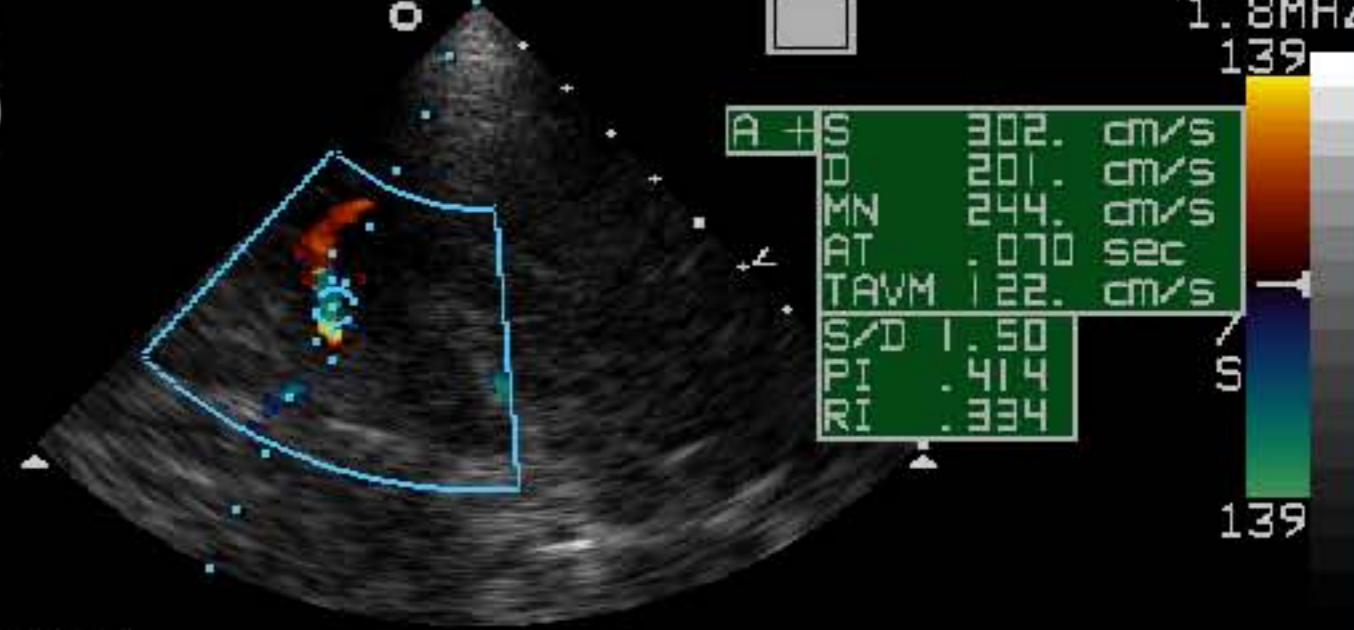

TIC: 2.4
S4XC
28 MAR 08
09:34:42
2/3/E/L1/J
AZM

A

1.8MHZ
139
TIC: 1.1
S4XC
28 MAR 08
09:32:23
2/0/E/L1/J
AZM

B

gn
0:00:53
GAIN 72
COMP 70