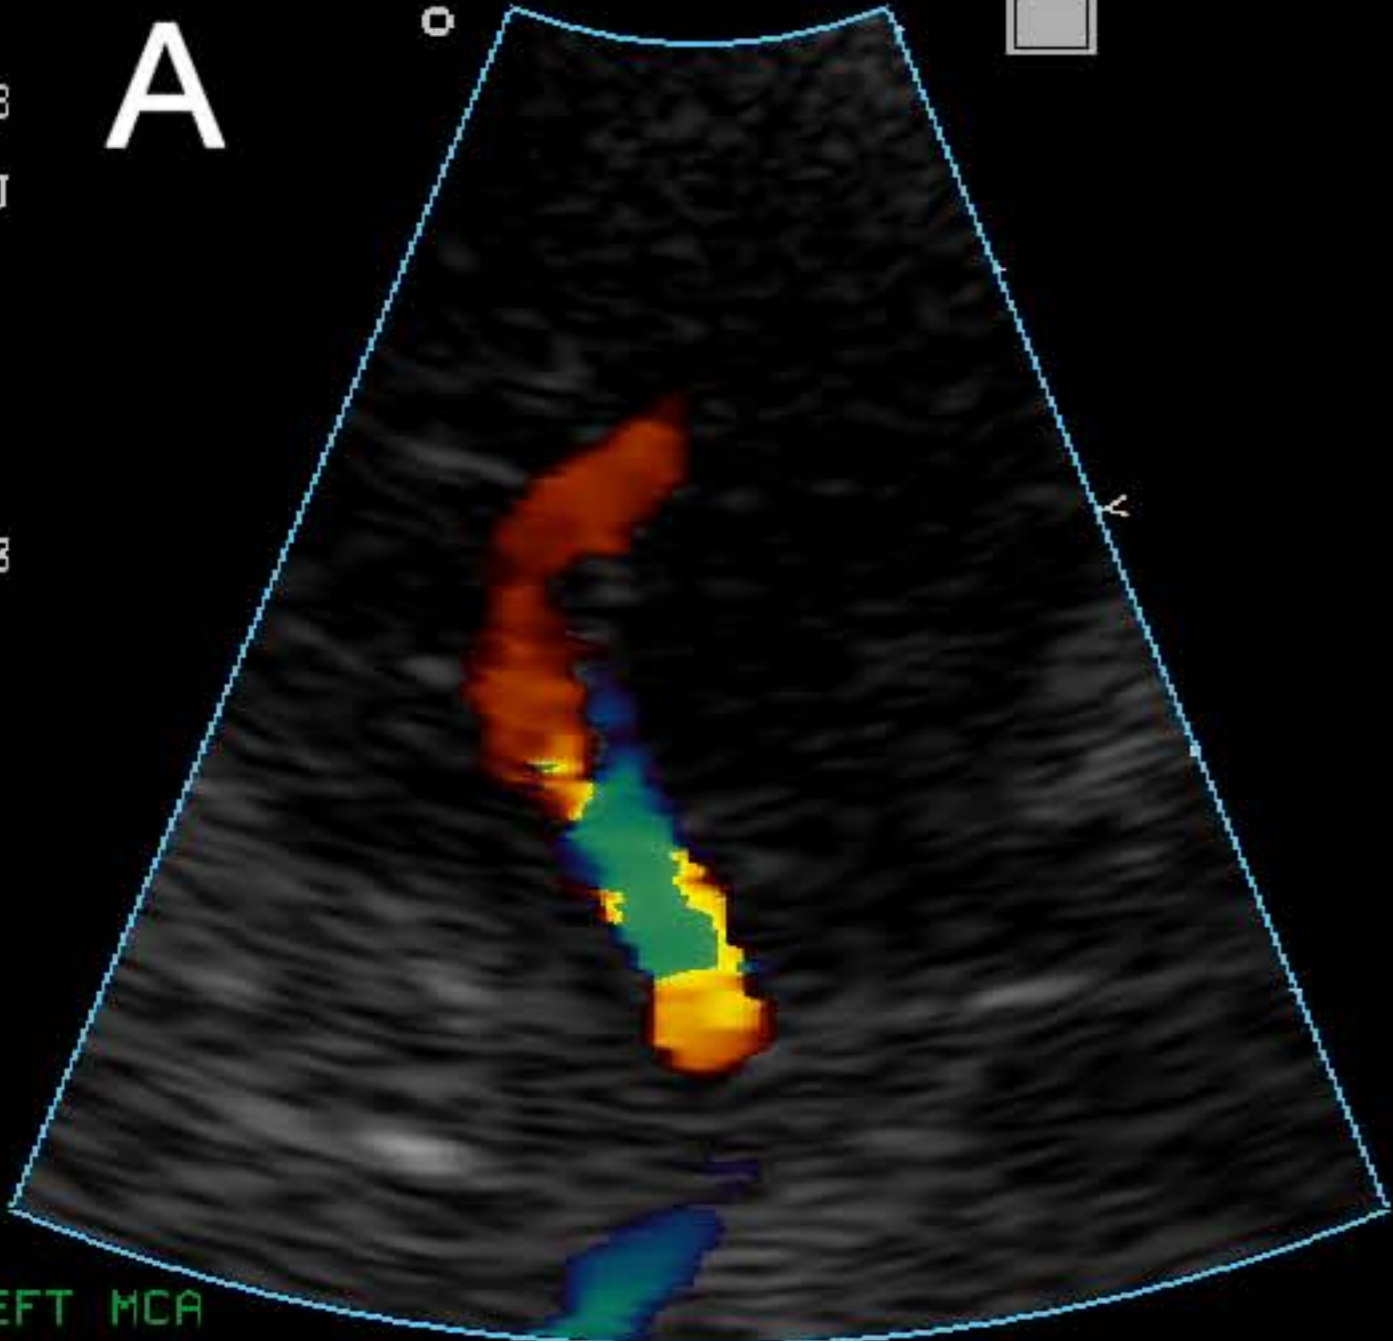

TIC: 2.4
S4XC
28 MAR 08
09:34:42
2/3/E/L1/J
AZM

A

1.8MHZ
139
TIC: 1.1
S4XC
28 MAR 08
09:32:23
2/0/E/L1/J
AZM

B

gn
0:00:53
GAIN 72
COMP 70