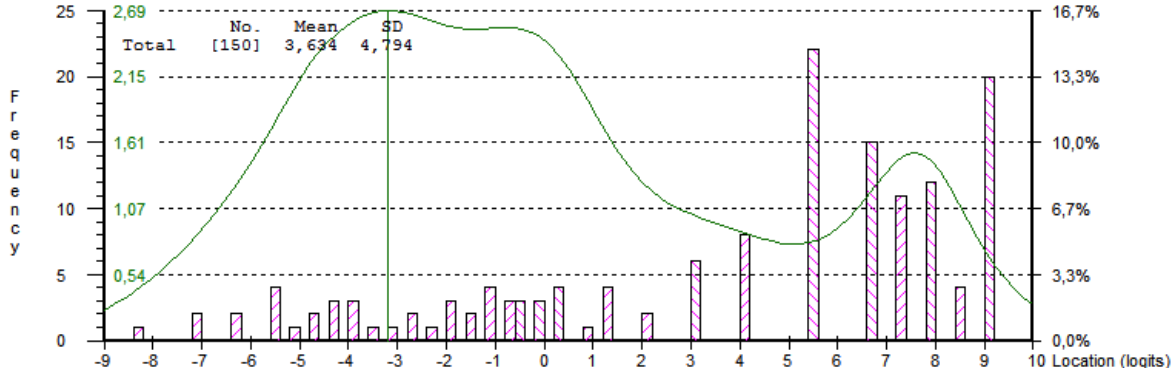

# Person-Item Threshold Distribution

(Grouping Set to Interval Length of 0,20 making 95 Groups)

PERSONS

INFORMATION

ITEMS

Frequency