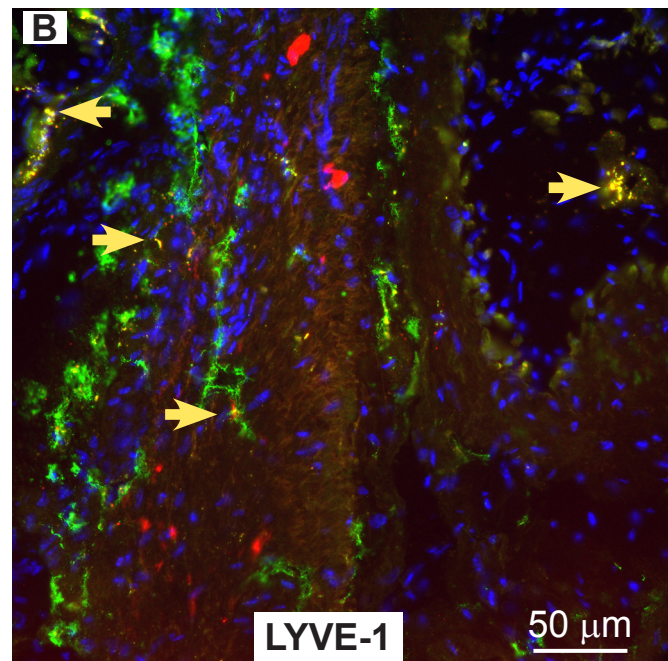

1440 MINUTES

UROTHELIUM

ADVENTITIA