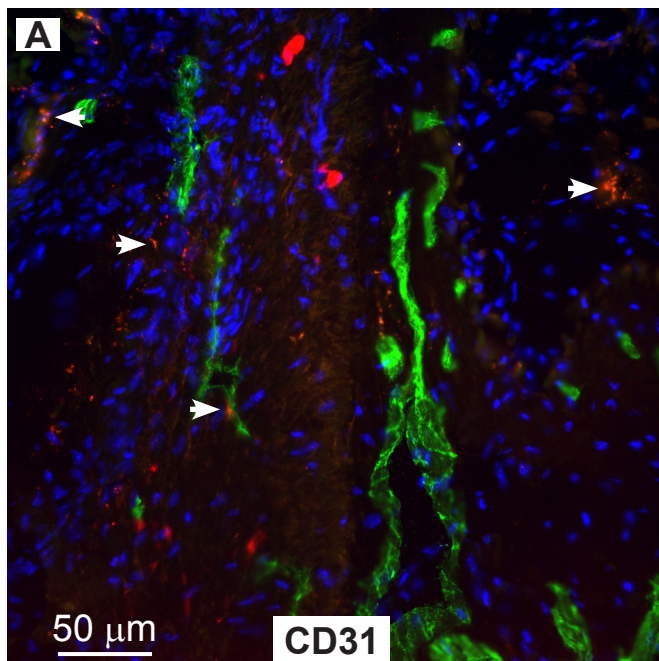

1440 MINUTES

UROTHELIUM

ADVENTITIA