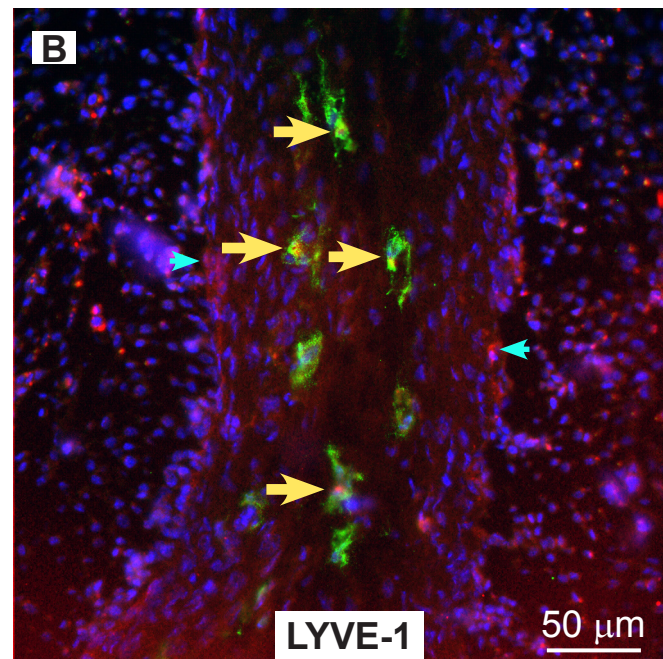

120 MINUTES

UROTHELIUM

DETRUSOR
SMOOTH MUSCLE