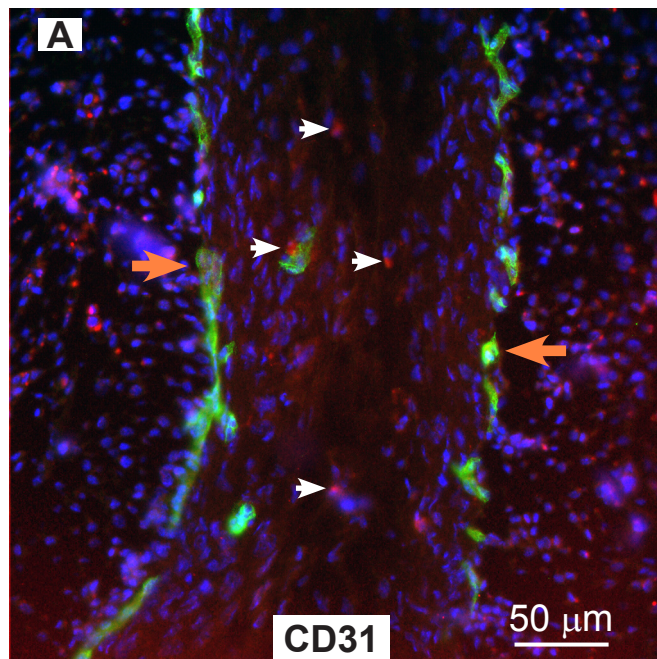

120 MINUTES

UROTHELIUM

DETRUSOR
SMOOTH MUSCLE