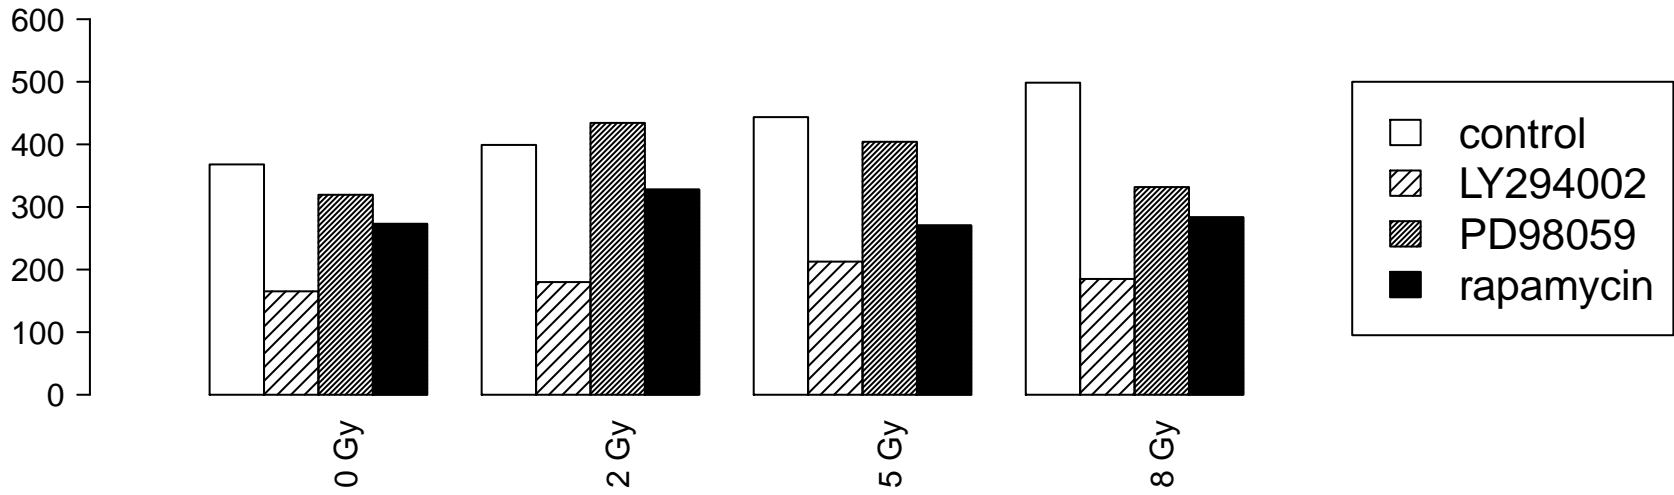

### BHY – 12 hours Migrating cells

### CAL-27 – 12 hrs Migrating cells

### HN – 12 hrs Migrating cells