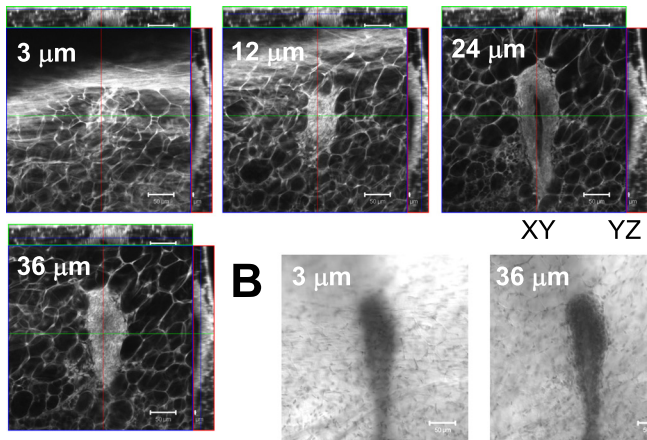

Carmine Alum Whole Mount

10wk-EGFP ms

XZ

A

8wk-EGFP ms

C