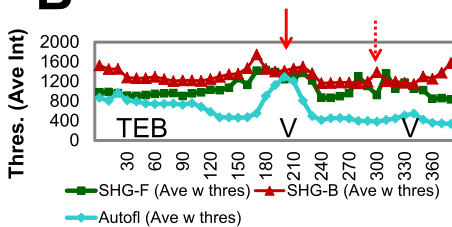

Unstained Whole Mount

A

SHG-B 500-530 nm SHG-F

**B****C**Ortho
SHG-B / SHG-F**D** Ortho
Autofl**E** 3D Cut
SHG-B / SHG-F