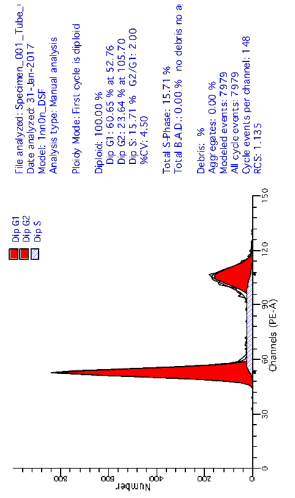

Rheb WT Normal Growth

Rheb Y35N Normal Growth

Kras G12V Normal Growth

Ctrl Normal Growth

Rheb WT Serum Starved

Rheb Y35N Serum Starved

Kras G12V Serum Starved

Ctrl Serum Starved