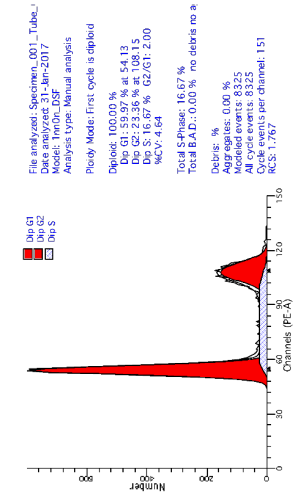

Rheb WT Normal Growth

Rheb Y35N Normal Growth

Kras G12V Normal Growth

Ctrl Normal Growth

Rheb WT Serum Starved

Rheb Y35N Serum Starved

Kras G12V Serum Starved

Ctrl Serum Starved