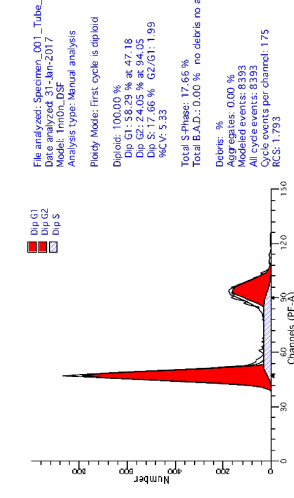

Rheb WT Normal Growth

Rheb Y35N Normal Growth

Kras G12V Normal Growth

Ctrl Normal Growth

Rheb WT Serum Starved

Rheb Y35N Serum Starved

Kras G12V Serum Starved

Ctrl Serum Starved