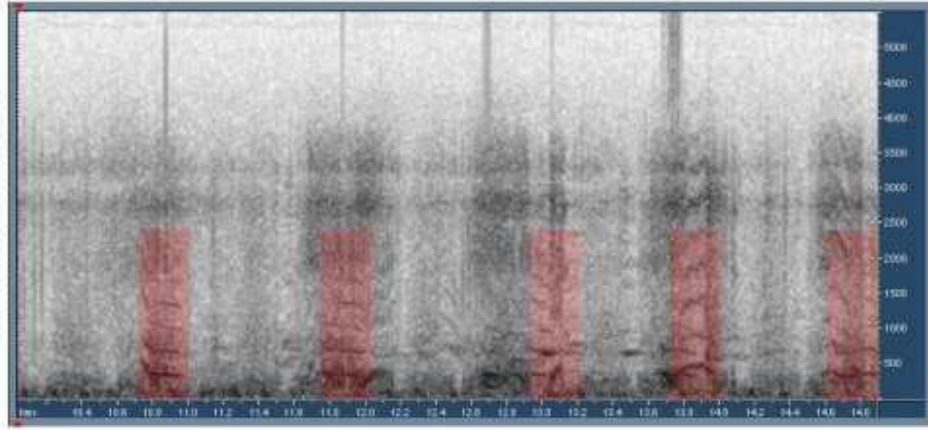

Baseline - 29.5% Wz

After 10 min - 15.2% Wz

After 30 min - 38.9% Wz