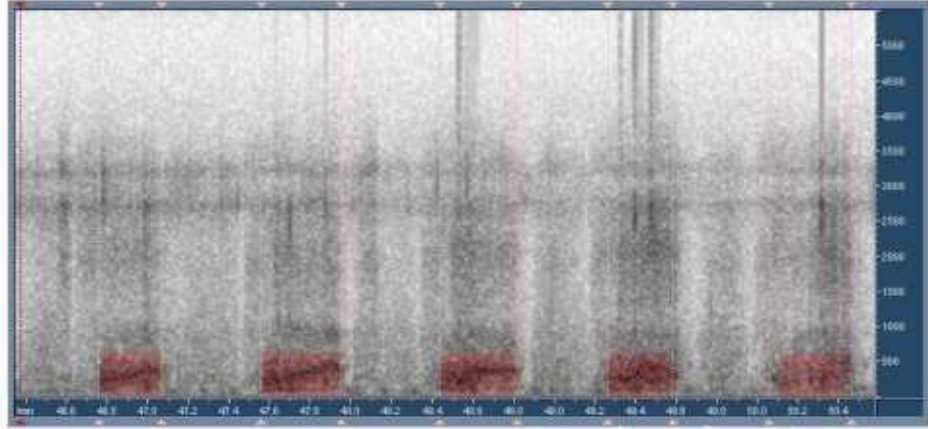

Baseline - 29.5% Wz

After 10 min - 15.2% Wz

After 30 min - 38.9% Wz