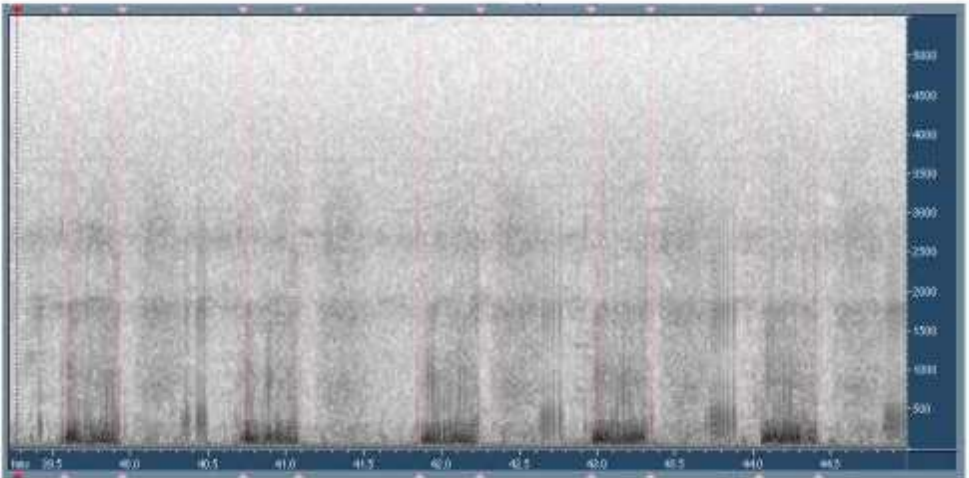

Baseline - 15% Wz

Frequency (Hz)

After 10 min - 18.8% Wz

Frequency (Hz)

After 30 min - 0% Wz

Frequency (Hz)

Time (sec)