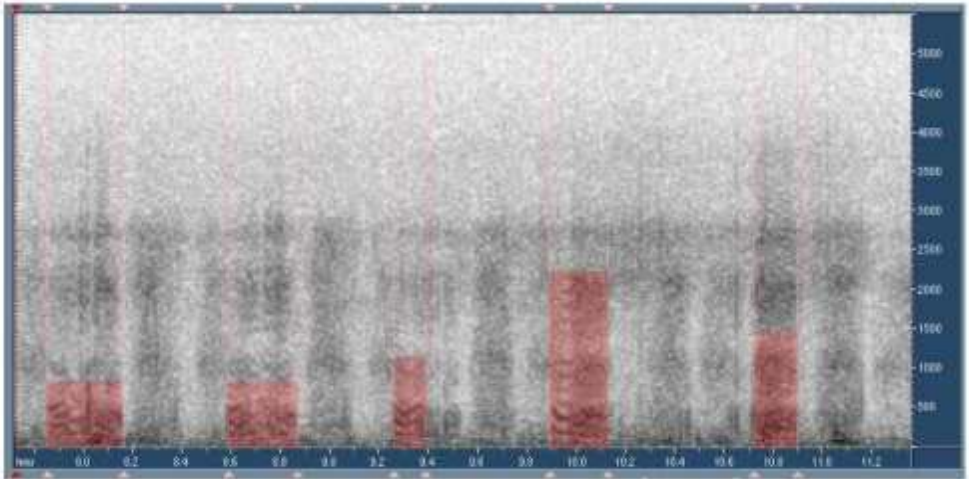

Baseline - 15% Wz

Frequency (Hz)

After 10 min - 18.8% Wz

Frequency (Hz)

After 30 min - 0% Wz

Frequency (Hz)

Time (sec)