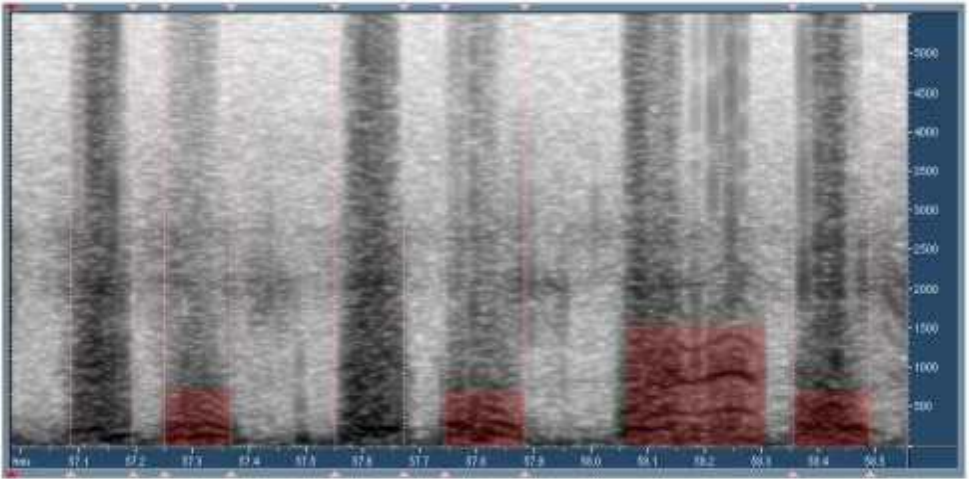

Baseline - 15% Wz

Frequency (Hz)

After 10 min - 18.8% Wz

Frequency (Hz)

After 30 min - 0% Wz

Frequency (Hz)

Time (sec)