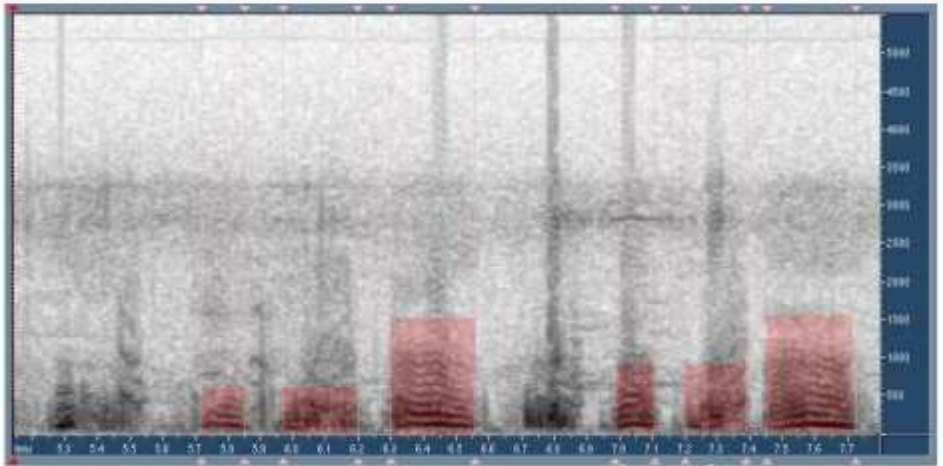

Baseline - 33.9% Wz

Frequency (Hz)

After 10 min - 0% Wz

Frequency (Hz)

After 30 min - 11.9% Wz

Frequency (Hz)

Time (sec)