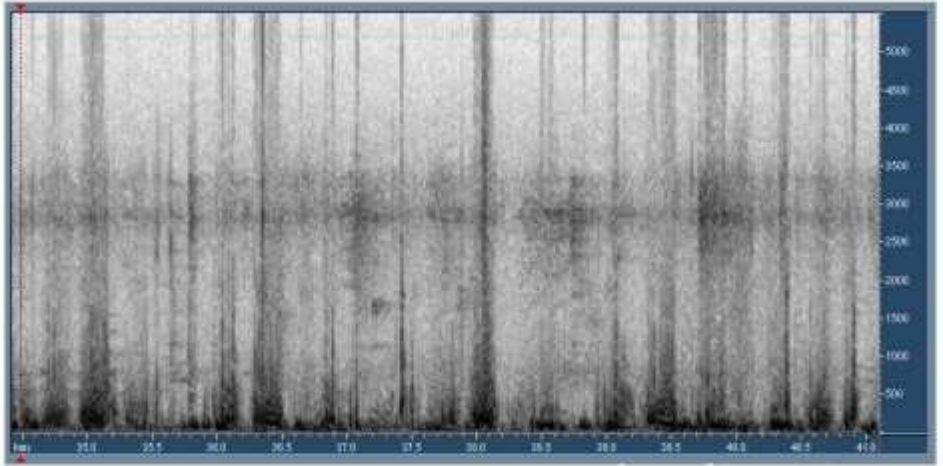

Baseline - 33.9% Wz

Frequency (Hz)

After 10 min - 0% Wz

Frequency (Hz)

After 30 min - 11.9% Wz

Frequency (Hz)

Time (sec)