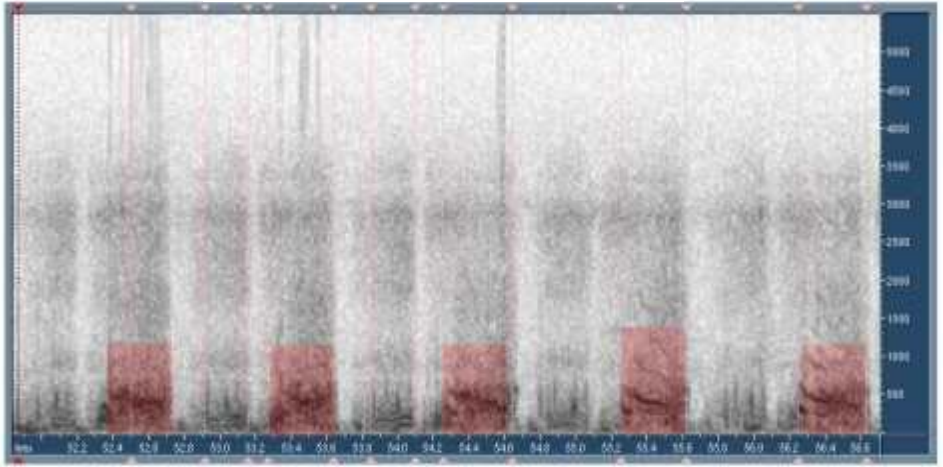

Baseline - 33.9% Wz

Frequency (Hz)

After 10 min - 0% Wz

Frequency (Hz)

After 30 min - 11.9% Wz

Frequency (Hz)

Time (sec)