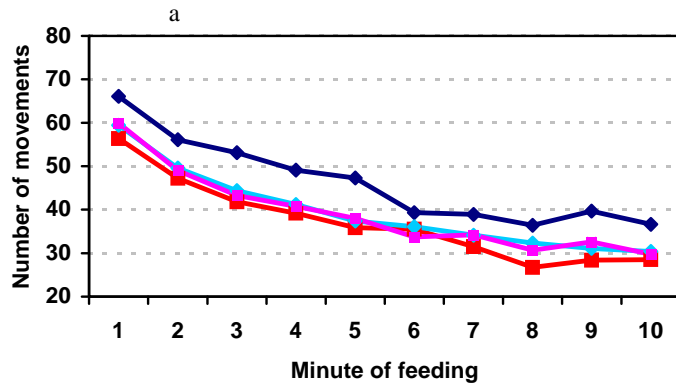

Number of sucking movements per minute of feeding

Number of pauses per minute of feeding

Duration of pauses per minute of feeding (seconds)