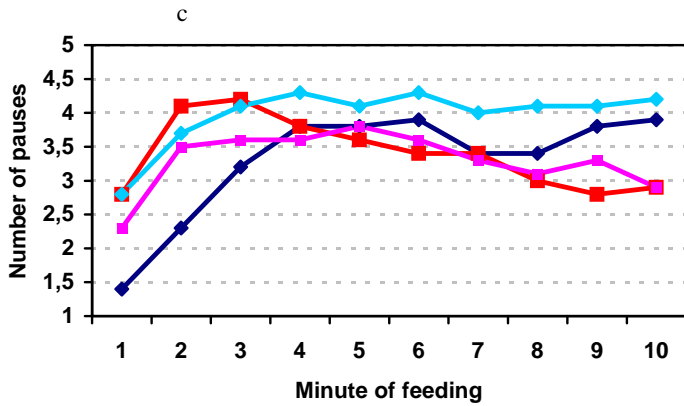

Number of sucking movements per minute of feeding

Number of pauses per minute of feeding

Duration of pauses per minute of feeding (seconds)