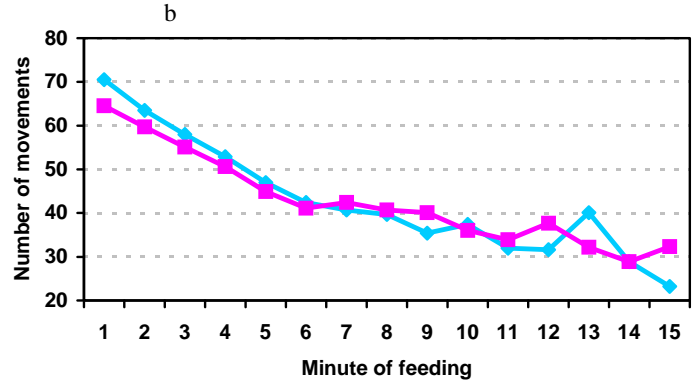

Number of sucking movements per minute of feeding

Number of pauses per minute of feeding

Duration of pauses per minute of feeding (seconds)