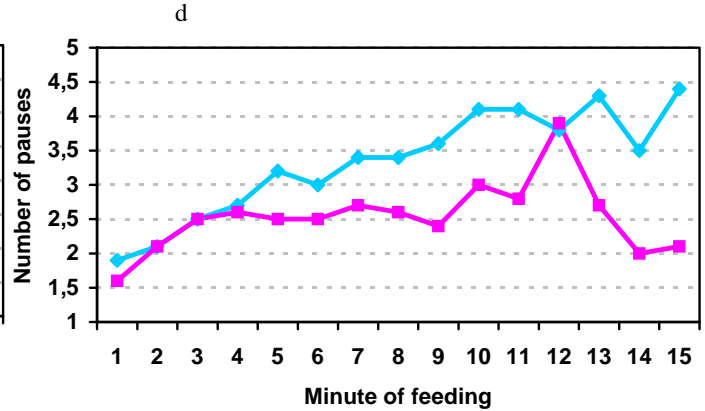

Number of sucking movements per minute of feeding

Number of pauses per minute of feeding

Duration of pauses per minute of feeding (seconds)