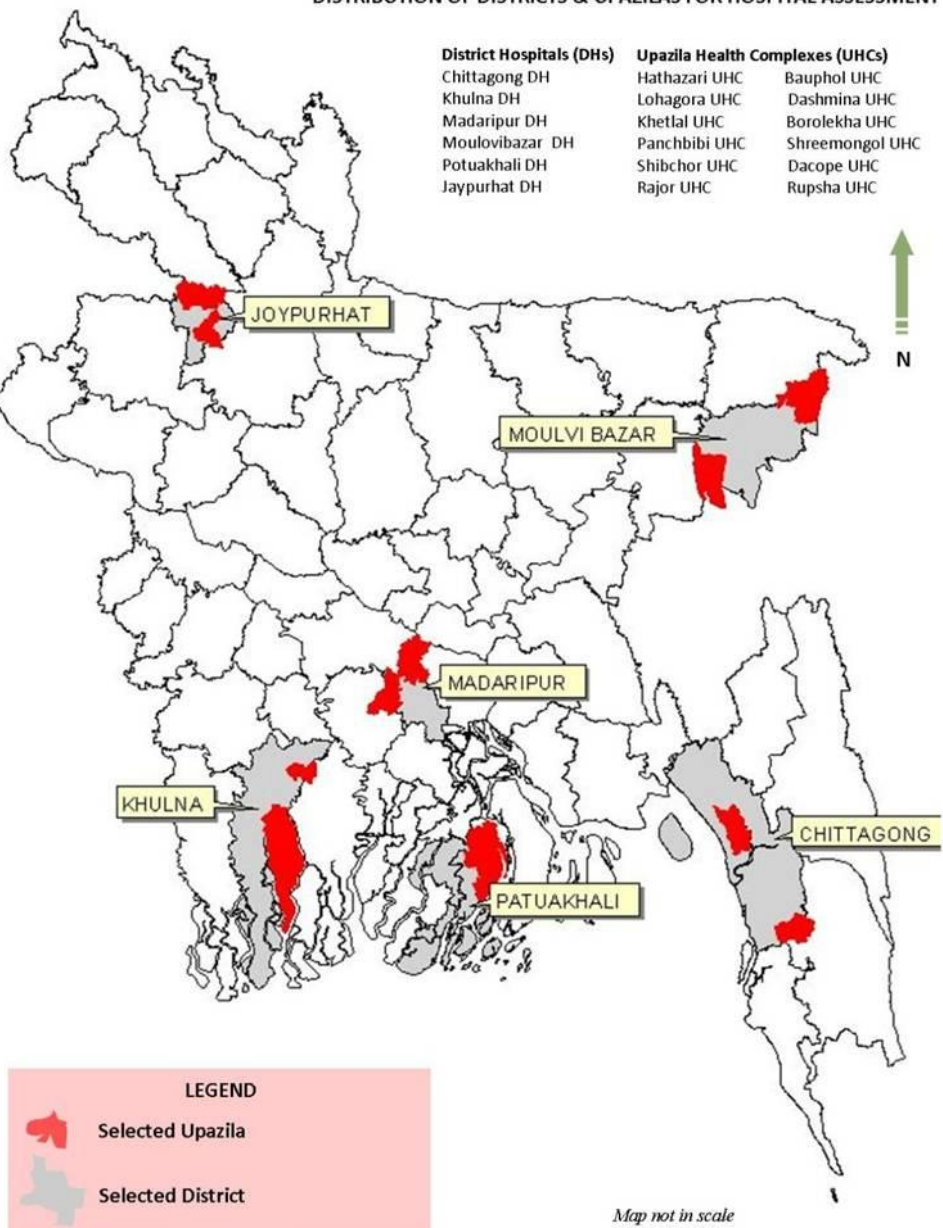

DISTRIBUTION OF DISTRICTS & UPAZILAS FOR HOSPITAL ASSESSMENT

District Hospitals (DHs)

Chittagong DH
 Khulna DH
 Madaripur DH
 Moulvibazar DH
 Potuakhali DH
 Jaypurhat DH

Upazila Health Complexes (UHCs)

Hathazari UHC
 Lohagora UHC
 Khetlal UHC
 Panchbibi UHC
 Shibchor UHC
 Rajor UHC
 Bauphol UHC
 Dashmina UHC
 Borolekha UHC
 Shreemongol UHC
 Dacope UHC
 Rupsha UHC

LEGEND

Selected Upazila

Selected District

Map not in scale