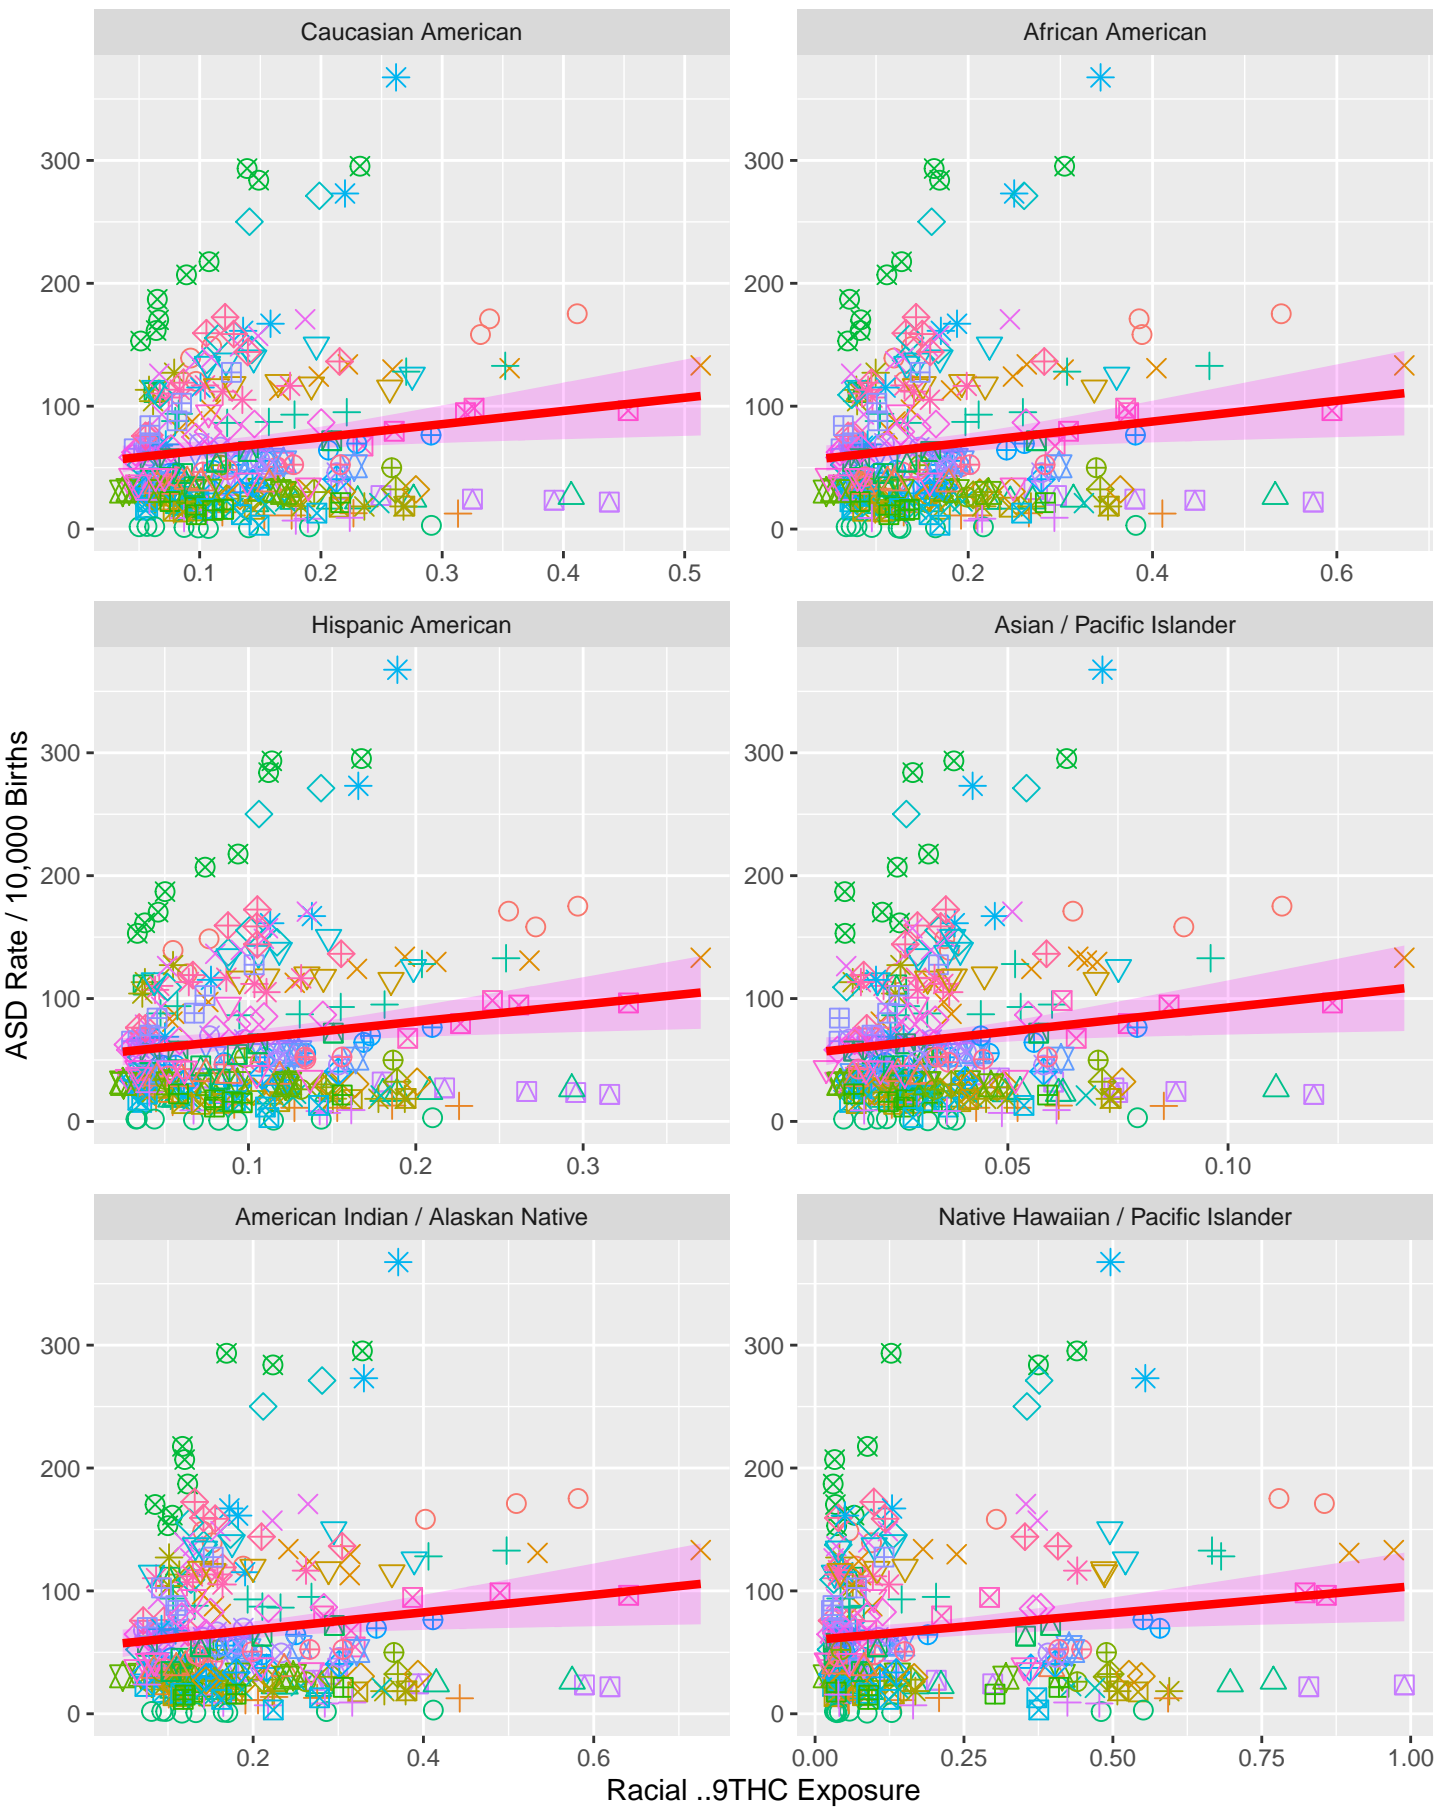

ASD Rate by State by Racial Prevalence – Stratified

ASD Rate by State by Racial Prevalence – Unified

- USA State**
- Alaska
 - △ Arkansas
 - + California
 - × Colorado
 - ◇ Delaware
 - ▽ Florida
 - ⊠ Georgia
 - * Hawaii
 - ⊕ Indiana
 - ⊗ Iowa
 - ⊞ Kansas
 - ⊠ Louisiana
 - Maryland
 - △ Massachusetts
 - + Michigan
 - × Minnesota
 - ◇ Mississippi
 - ▽ Missouri
 - ⊠ Nebraska
 - * Nevada
 - ⊕ New Jersey
 - ⊕ New York
 - ⊠ North Carolina
 - ⊞ North Dakota
 - ⊠ Oklahoma
 - ▽ Rhode Island
 - + South Carolina
 - × Tennessee
 - ◇ Texas
 - ▽ Utah
 - ⊠ Vermont
 - * Virginia
 - ◇ West Virginia
 - ⊕ Wisconsin