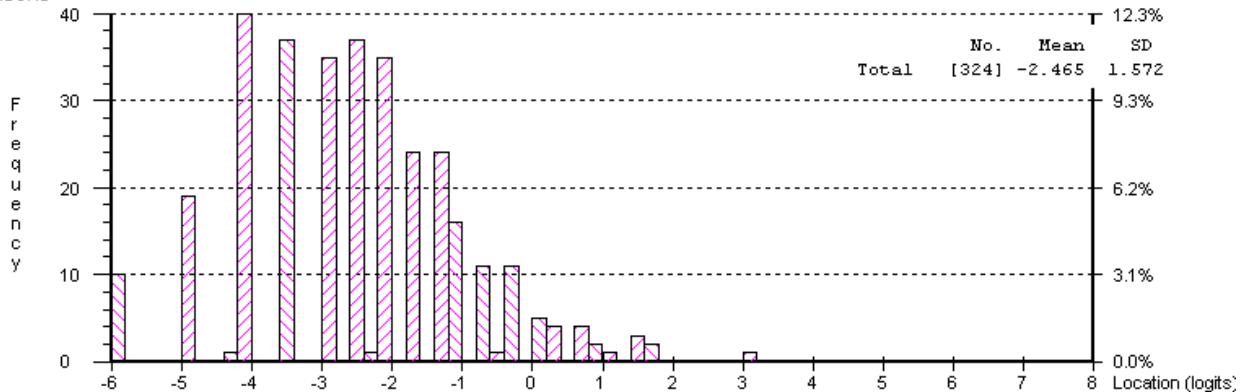

# Person-Item Threshold Distribution

(Grouping Set to Interval Length of 0.20 making 70 Groups)

PERSONS

ITEMS