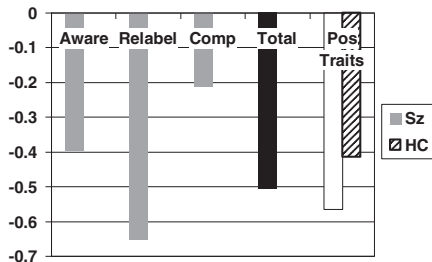

## B) Correlations with SAI and Trait Acceptance Scores

## A) L Precuneus (BA7) -14,-59,48 Positive traits