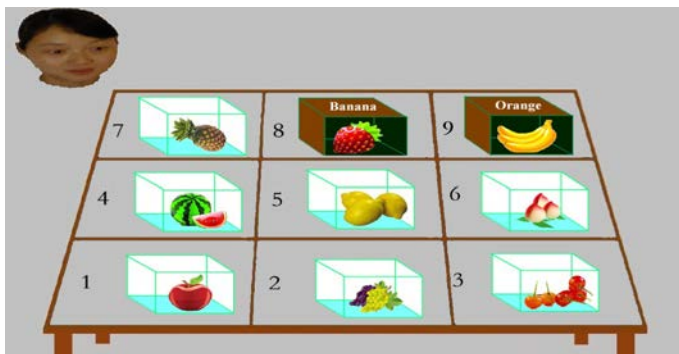

False belief
command trials

Please choose which box contains the banana.

Reality
command trials

Please choose which box contains the apple.

Duration=1000ms

Maximum Response Time=20000ms