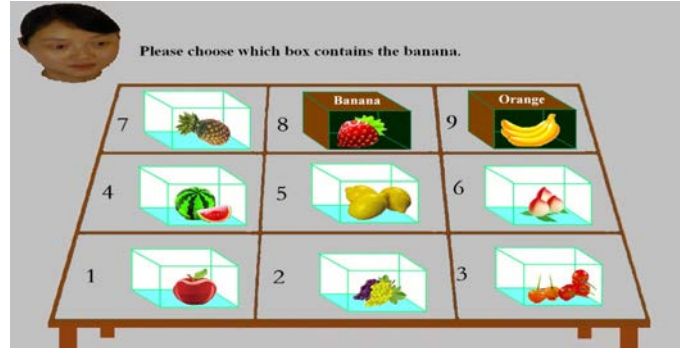

False belief
command trials

Please choose which box contains the banana.

Reality
command trials

Please choose which box contains the apple.

Duration=1000ms

Maximum Response Time=20000ms