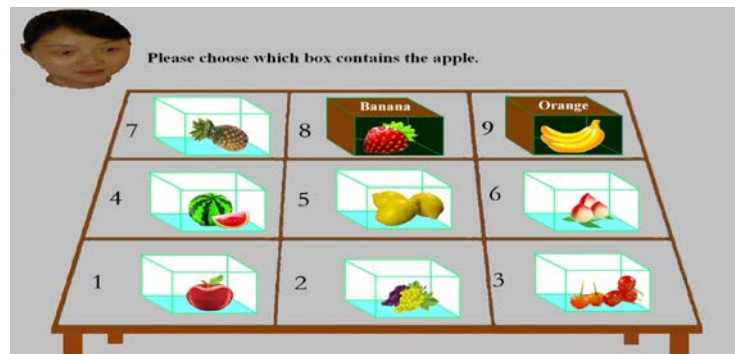

False belief
command trials

Please choose which box contains the banana.

Reality
command trials

Please choose which box contains the apple.

Duration=1000ms

Maximum Response Time=20000ms