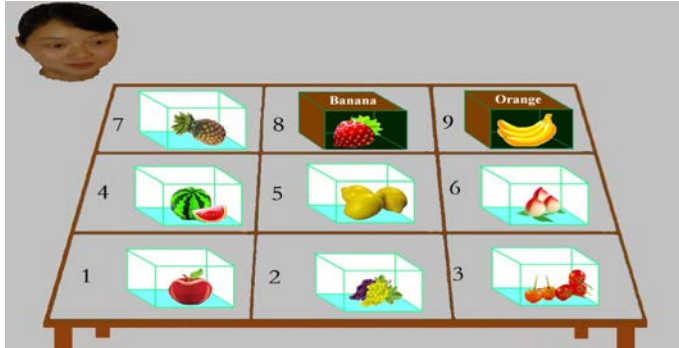

False belief
command trials

Please choose which box contains the banana.

Reality
command trials

Please choose which box contains the apple.

Duration=1000ms

Maximum Response Time=20000ms