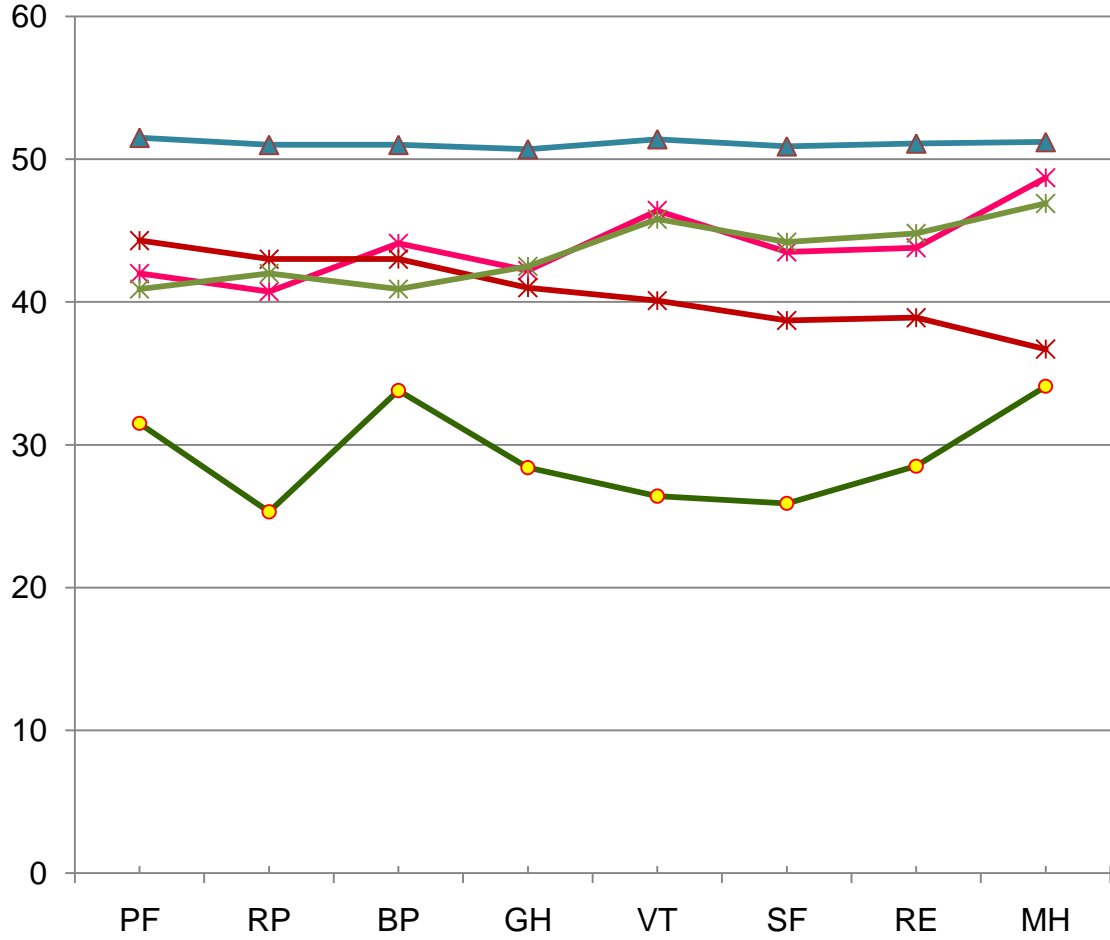

**Men**

- ▲ Normalised - healthy
- \* Cancer
- \* Depression
- \* RA
- ME/CFS

**Women**

- ▲ Normalised - healthy
- \* Cancer
- \* Depression
- \* RA
- ME/CFS