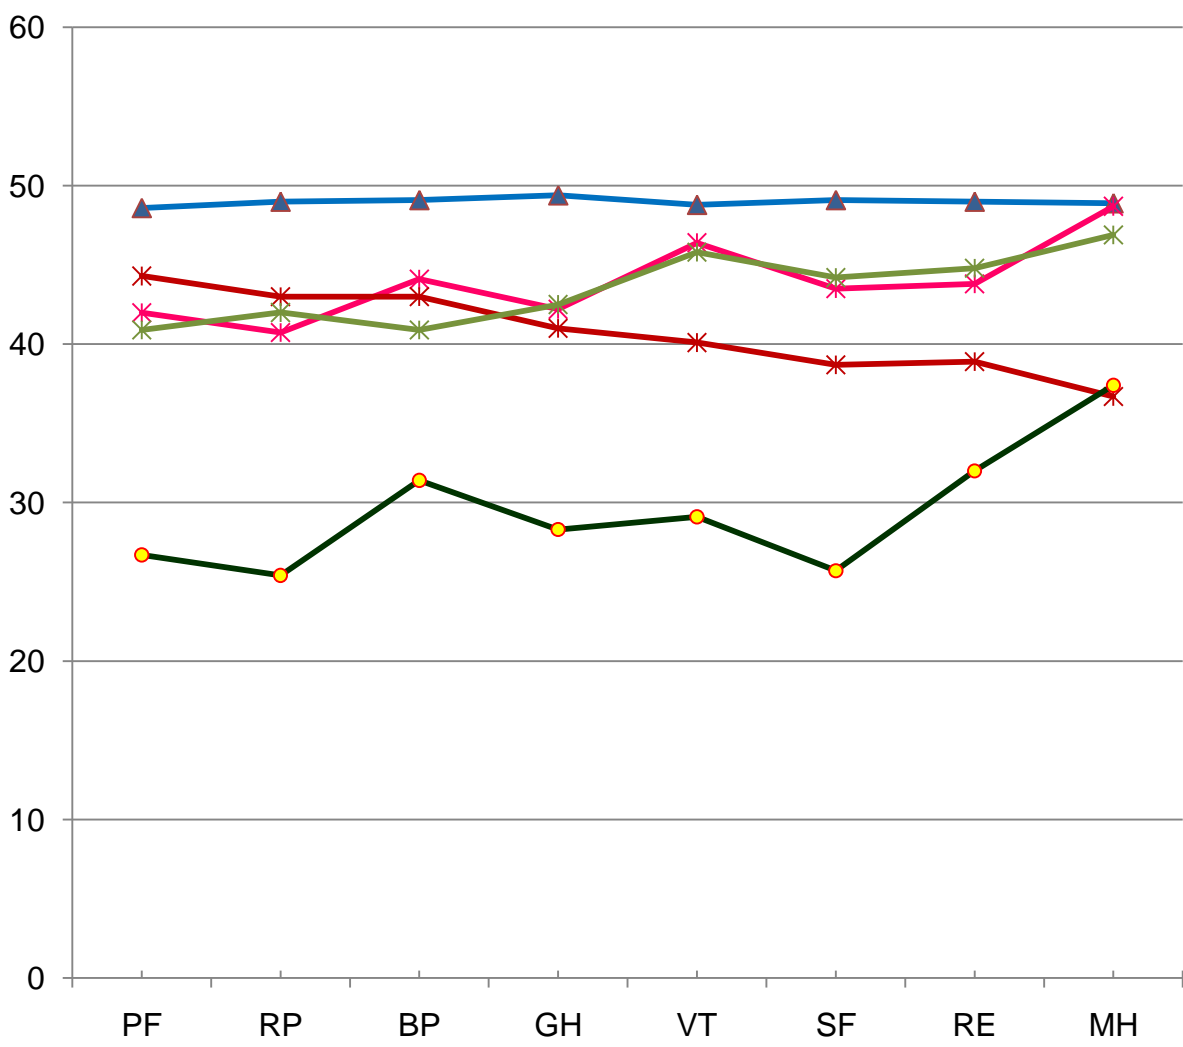

**Men**

- ▲ Normalised - healthy
- \* Cancer
- \* Depression
- \* RA
- ME/CFS

**Women**

- ▲ Normalised - healthy
- \* Cancer
- \* Depression
- \* RA
- ME/CFS