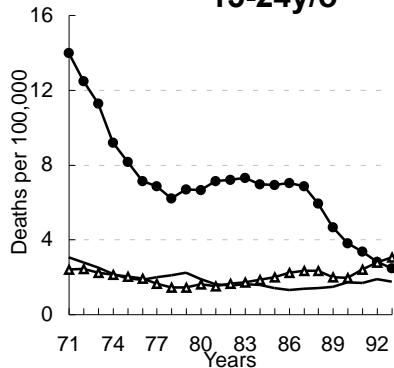

● solids/liquids poison

▲ hanging

— others

**(2a) Male**

**15-24y/o**

**25-44y/o**

**45-64y/o**

**65+y/o**

**(2b) Female**

**15-24y/o**

**25-44y/o**

**45-64y/o**

**65+y/o**