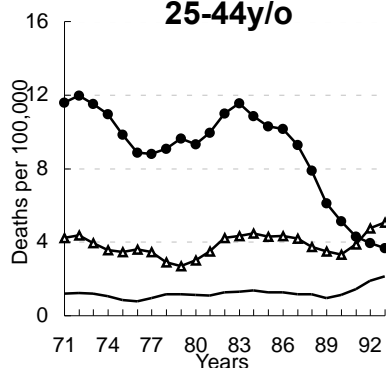

● solids/liquids poison

▲ hanging

— others

**(2a) Male**

**15-24y/o**

**25-44y/o**

**45-64y/o**

**65+y/o**

**(2b) Female**

**15-24y/o**

**25-44y/o**

**45-64y/o**

**65+y/o**