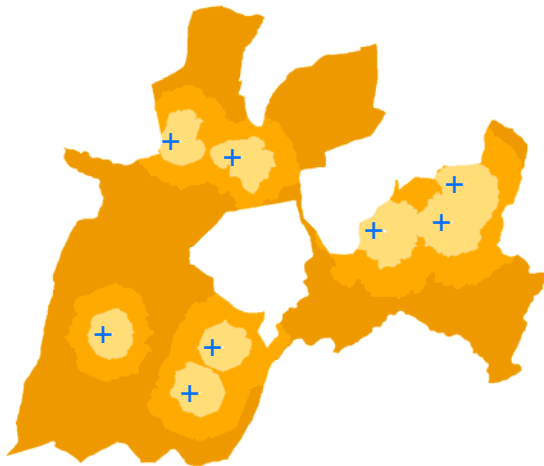

Legend

- + Health Posts
- 0 -<30min(89%)*
- 30-<60mn(75%)
- >=60min(70%)

0 2.5 5 10 Kilometers