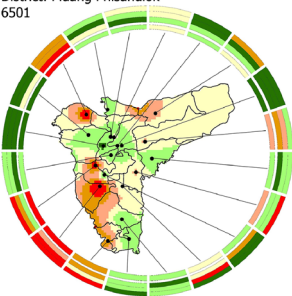

District: Muang Phisanulok  
6501

District: Nakhon Thai  
6502

District: Chattakan  
6503

District: Bang Rakam  
6504

District: Bang Krathum  
6505

District: Phom Phiram  
6506

District: Wat Bot  
6507

District: Wang Thong  
6508