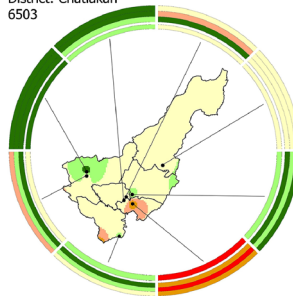

District: Muang Phisanulok  
6501

District: Nakhon Thai  
6502

District: Chattakan  
6503

District: Bang Rakam  
6504

District: Bang Krathum  
6505

District: Phom Phiram  
6506

District: Wat Bot  
6507

District: Wang Thong  
6508

District: Noen Mapang  
6509