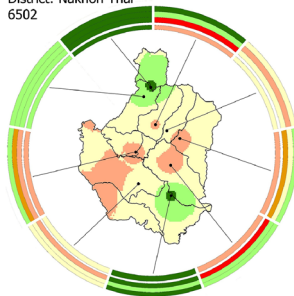

District: Muang Phisanulok  
6501

District: Nakhon Thai  
6502

District: Chattakan  
6503

District: Bang Rakam  
6504

District: Bang Krathum  
6505

District: Phom Phiram  
6506

District: Wat Bot  
6507

District: Wang Thong  
6508

District: Noen Mapang  
6509