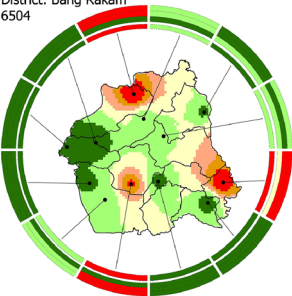

District: Muang Phisanulok  
6501

District: Nakhon Thai  
6502

District: Chattakan  
6503

District: Bang Rakam  
6504

District: Bang Krathum  
6505

District: Phom Phiram  
6506

District: Wat Bot  
6507

District: Wang Thong  
6508