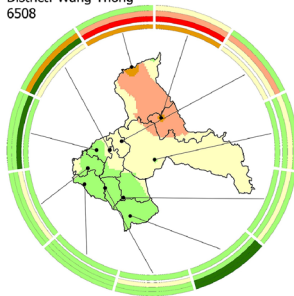

District: Muang Phisanulok  
6501

District: Nakhon Thai  
6502

District: Chattakan  
6503

District: Bang Rakam  
6504

District: Bang Krathum  
6505

District: Phom Phiram  
6506

District: Wat Bot  
6507

District: Wang Thong  
6508