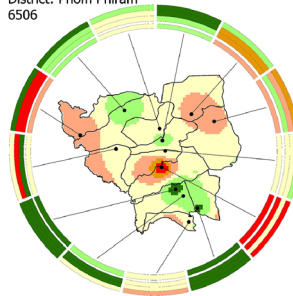

District: Muang Phisanulok  
6501

District: Nakhon Thai  
6502

District: Chattakan  
6503

District: Bang Rakam  
6504

District: Bang Krathum  
6505

District: Phom Phiram  
6506

District: Wat Bot  
6507

District: Wang Thong  
6508