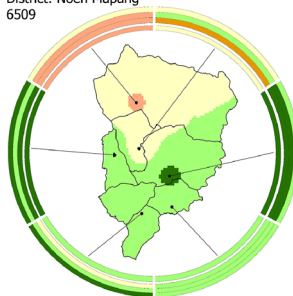

District: Muang Phisanulok  
6501

District: Nakhon Thai  
6502

District: Chattakan  
6503

District: Bang Rakam  
6504

District: Bang Krathum  
6505

District: Phom Phiram  
6506

District: Wat Bot  
6507

District: Wang Thong  
6508

District: Noen Mapang  
6509