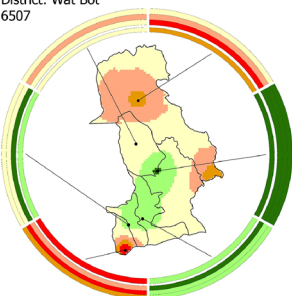

District: Muang Phisanulok  
6501

District: Nakhon Thai  
6502

District: Chattakan  
6503

District: Bang Rakam  
6504

District: Bang Krathum  
6505

District: Phom Phiram  
6506

District: Wat Bot  
6507

District: Wang Thong  
6508