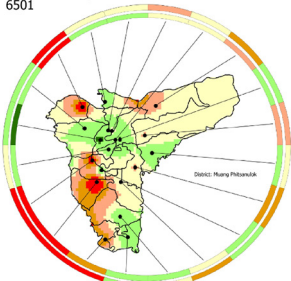

District: Muang Phisanulok
6501

District: Nakhon Thai
6502

District: Chatlakan
6503

District: Bang Rakam
6504

District: Bang Krathum
6505

District: Phom Phiram
6506

District: Wat Bot
6507

District: Wang Thong
6508

District: Noen Mapang
6509

Indices(%)

B.I.	C.I.	H.I.	B.I.	C.I.	H.I.
0.0-10.0	0.0-1.0	0.0-5.0	30.0-40.0	3.0-4.0	15.0-20.0
10.0-20.0	1.0-2.0	5.0-10.0	40.0-50.0	4.0-5.0	20.0-25.0
20.0-30.0	2.0-3.0	10.0-15.0	>50	>5	>25

Ring Key

-  House Index(Outer Ring)
-  Container Index(Inner Ring)

Breteau Index (Base map)