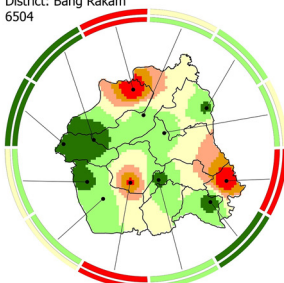

District: Muang Phisanulok
6501

District: Nakhon Thai
6502

District: Chatlakan
6503

District: Bang Rakam
6504

District: Bang Krathum
6505

District: Phom Phiram
6506

District: Wat Bot
6507

District: Wang Thong
6508

District: Noen Mapang
6509

Indices(%)

B.I.	C.I.	H.I.	B.I.	C.I.	H.I.
0.0-10.0	0.0-1.0	0.0-5.0	30.0-40.0	3.0-4.0	15.0-20.0
10.0-20.0	1.0-2.0	5.0-10.0	40.0-50.0	4.0-5.0	20.0-25.0
20.0-30.0	2.0-3.0	10.0-15.0	>50	>5	>25

Ring Key

-  House Index(Outer Ring)
-  Container Index(Inner Ring)

Breteau Index (Base map)