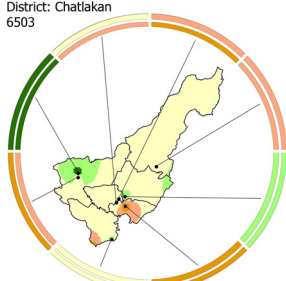

District: Muang Phisanulok
6501

District: Nakhon Thai
6502

District: Chatlakan
6503

District: Bang Rakam
6504

District: Bang Krathum
6505

District: Phom Phiram
6506

District: Wat Bot
6507

District: Wang Thong
6508

District: Noen Mapang
6509

Indices(%)

B.I.	C.I.	H.I.	B.I.	C.I.	H.I.
0.0-10.0	0.0-1.0	0.0-5.0	30.0-40.0	3.0-4.0	15.0-20.0
10.0-20.0	1.0-2.0	5.0-10.0	40.0-50.0	4.0-5.0	20.0-25.0
20.0-30.0	2.0-3.0	10.0-15.0	>50	>5	>25

Ring Key

-  House Index(Outer Ring)
-  Container Index(Inner Ring)

Breteau Index (Base map)