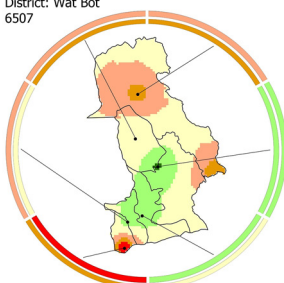

District: Muang Phisanulok
6501

District: Nakhon Thai
6502

District: Chatlakan
6503

District: Bang Rakam
6504

District: Bang Krathum
6505

District: Phom Phiram
6506

District: Wat Bot
6507

District: Wang Thong
6508

District: Noen Mapang
6509

Indices(%)

B.I.	C.I.	H.I.	B.I.	C.I.	H.I.
0.0-10.0	0.0-1.0	0.0-5.0	30.0-40.0	3.0-4.0	15.0-20.0
10.0-20.0	1.0-2.0	5.0-10.0	40.0-50.0	4.0-5.0	20.0-25.0
20.0-30.0	2.0-3.0	10.0-15.0	>50	>5	>25

Ring Key

-  House Index(Outer Ring)
-  Container Index(Inner Ring)

Breteau Index (Base map)