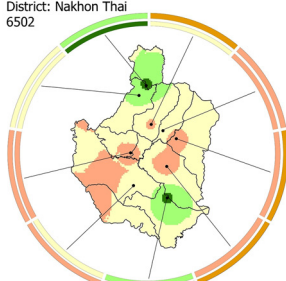

District: Muang Phisanulok
6501

District: Nakhon Thai
6502

District: Chatlakan
6503

District: Bang Rakam
6504

District: Bang Krathum
6505

District: Phom Phiram
6506

District: Wat Bot
6507

District: Wang Thong
6508

District: Noen Mapang
6509

Indices(%)

B.I.	C.I.	H.I.	B.I.	C.I.	H.I.
0.0-10.0	0.0-1.0	0.0-5.0	30.0-40.0	3.0-4.0	15.0-20.0
10.0-20.0	1.0-2.0	5.0-10.0	40.0-50.0	4.0-5.0	20.0-25.0
20.0-30.0	2.0-3.0	10.0-15.0	>50	>5	>25

Ring Key

-  House Index(Outer Ring)
-  Container Index(Inner Ring)

Breteau Index (Base map)