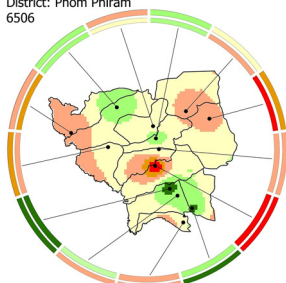

District: Muang Phisanulok
6501

District: Nakhon Thai
6502

District: Chatlakan
6503

District: Bang Rakam
6504

District: Bang Krathum
6505

District: Phom Phiram
6506

District: Wat Bot
6507

District: Wang Thong
6508

District: Noen Mapang
6509

Indices(%)

B.I.	C.I.	H.I.	B.I.	C.I.	H.I.
0.0-10.0	0.0-1.0	0.0-5.0	30.0-40.0	3.0-4.0	15.0-20.0
10.0-20.0	1.0-2.0	5.0-10.0	40.0-50.0	4.0-5.0	20.0-25.0
20.0-30.0	2.0-3.0	10.0-15.0	>50	>5	>25

Ring Key

-  House Index(Outer Ring)
-  Container Index(Inner Ring)

Breteau Index (Base map)