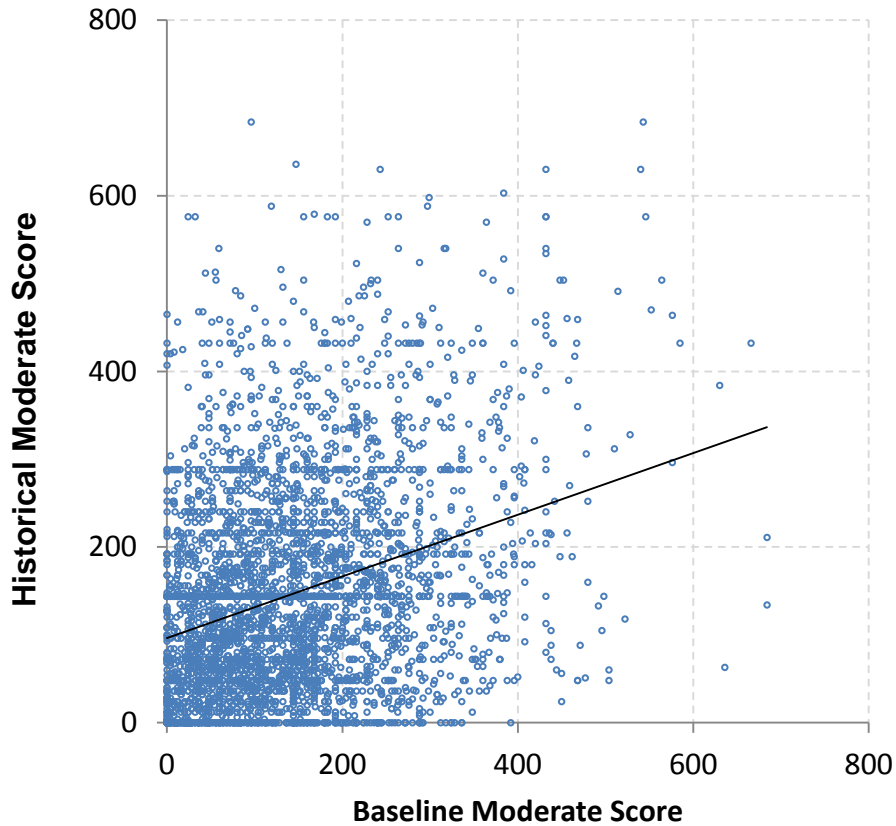

Moderate Activity Scores  
Spearman Correlation = .29

Vigorous-Intensity Activity Scores  
Spearman Correlation = .50