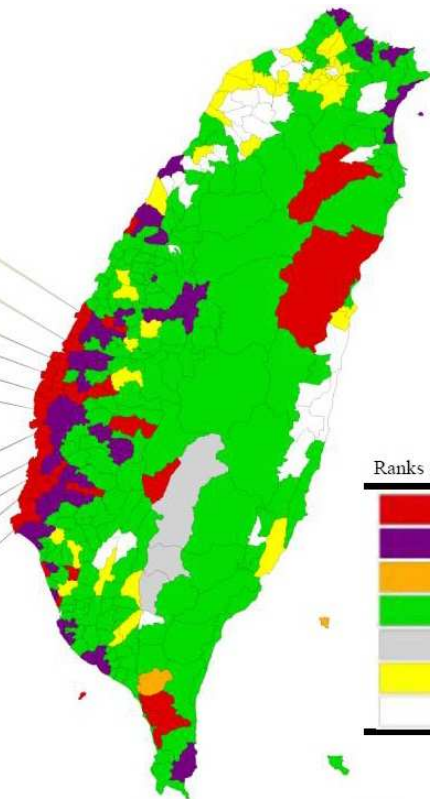

Changhua County

Fangyuan

Dacheng

Yunlin County

Mailiao

Taisi

Sihhu

Kouhu

Penghu islets

Chiayi County

Dongshih

Budai

Beimen

Tainan County

Jiangjiyun

Cigu

Ranks of male township-specific age-adjusted mortality