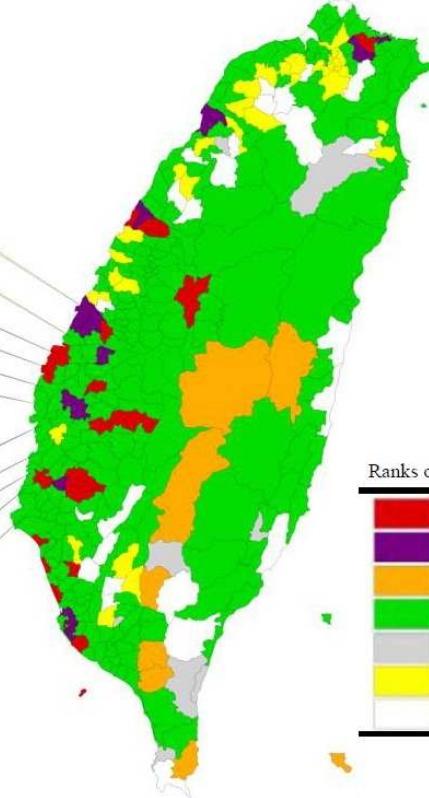

Changhua County

Fangyuan

Dacheng

Yunlin County

Mailiao

Taisi

Sihhu

Kouhu

Penghu islets

Chiayi County

Dongshih

Budai

Beimen

Tainan County

Jiangiyun

Cigu

Ranks of female township-specific age-adjusted mortality