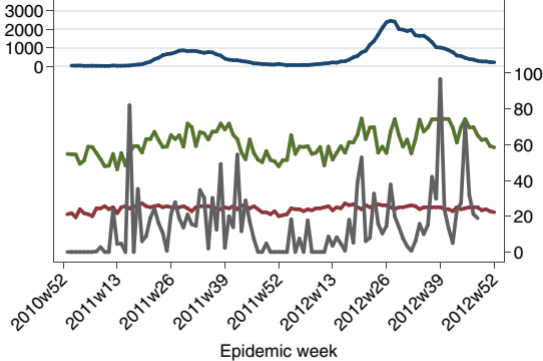

National reporting

Cases

RH median, %

Temp min., °C

Rain max., mm