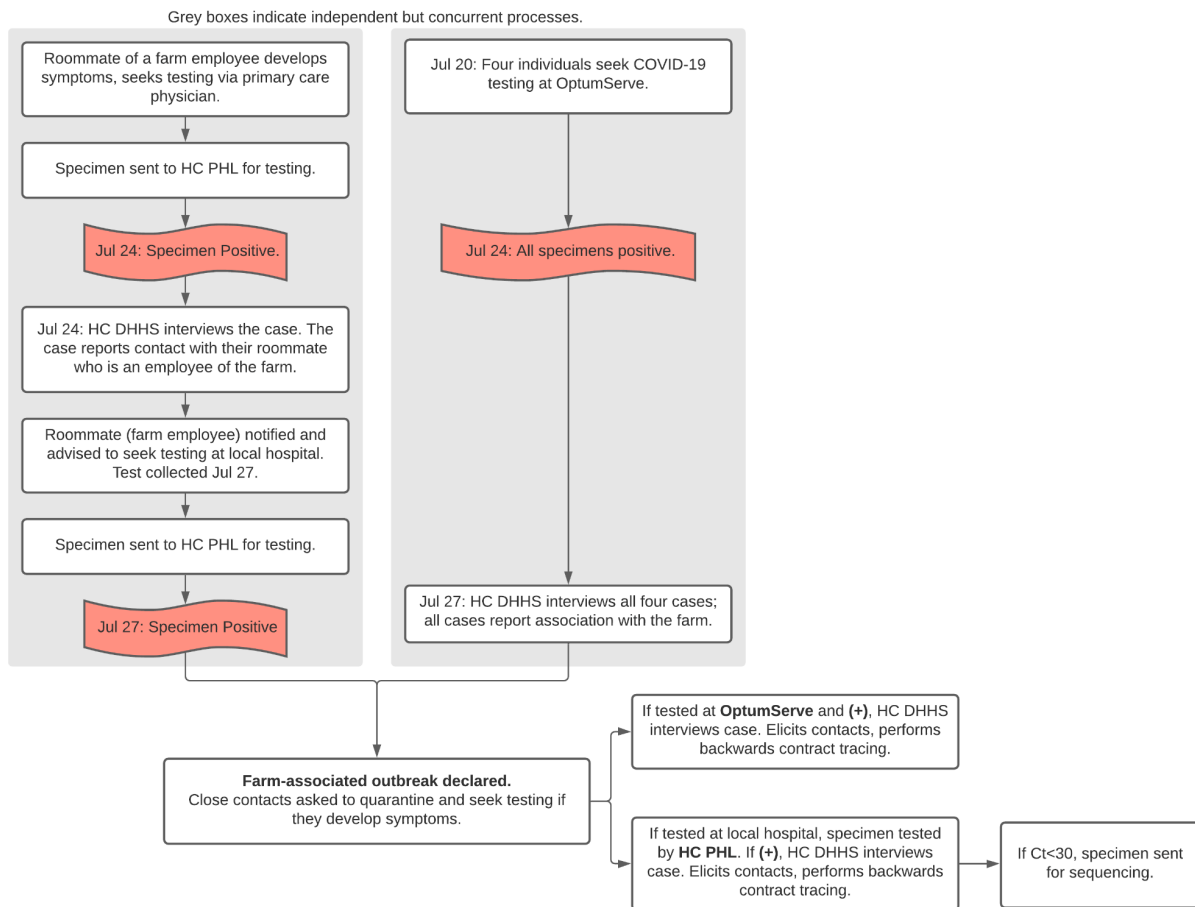

Supplementary Information for “Using genomic epidemiology of SARS-CoV-2 to support contact tracing and public health surveillance in rural Humboldt County, California.”

Supplemental Figure 1: Temporally-resolved phylogenetic tree of 2653 SARS-CoV-2 genomes, 853 of which were sampled from Humboldt County. Tips sampled from Humboldt County are indicated in maroon and tips sampled from other locations are colored in grey. Branches colored in maroon indicate inferred circulation within Humboldt County, and branches in grey indicate inferred transmission outside of Humboldt County.

Supplemental Figure 2: Phylogenetic clades for 100 discrete lineages of SARS-CoV-2 introduced to Humboldt County. This visualization is derived from the phylogenetic tree in Supplemental Figure 1; in this figure we have simply taken away portions of the tree that circulated outside of Humboldt County. Here, each clade represents a unique introduction of SARS-CoV-2 to the county, and the length of the maroon branches indicate transmission duration within Humboldt County. Grey tips and branches represent viruses that descend from diversity that accrued while a clade was circulating in Humboldt County, but that were sampled outside of Humboldt County. Most introductions lead to limited transmission within Humboldt County, as evidenced by minimal genetic diversity of a clade sampled within the county. Clades associated with the farm outbreak and the SNF outbreak are annotated.