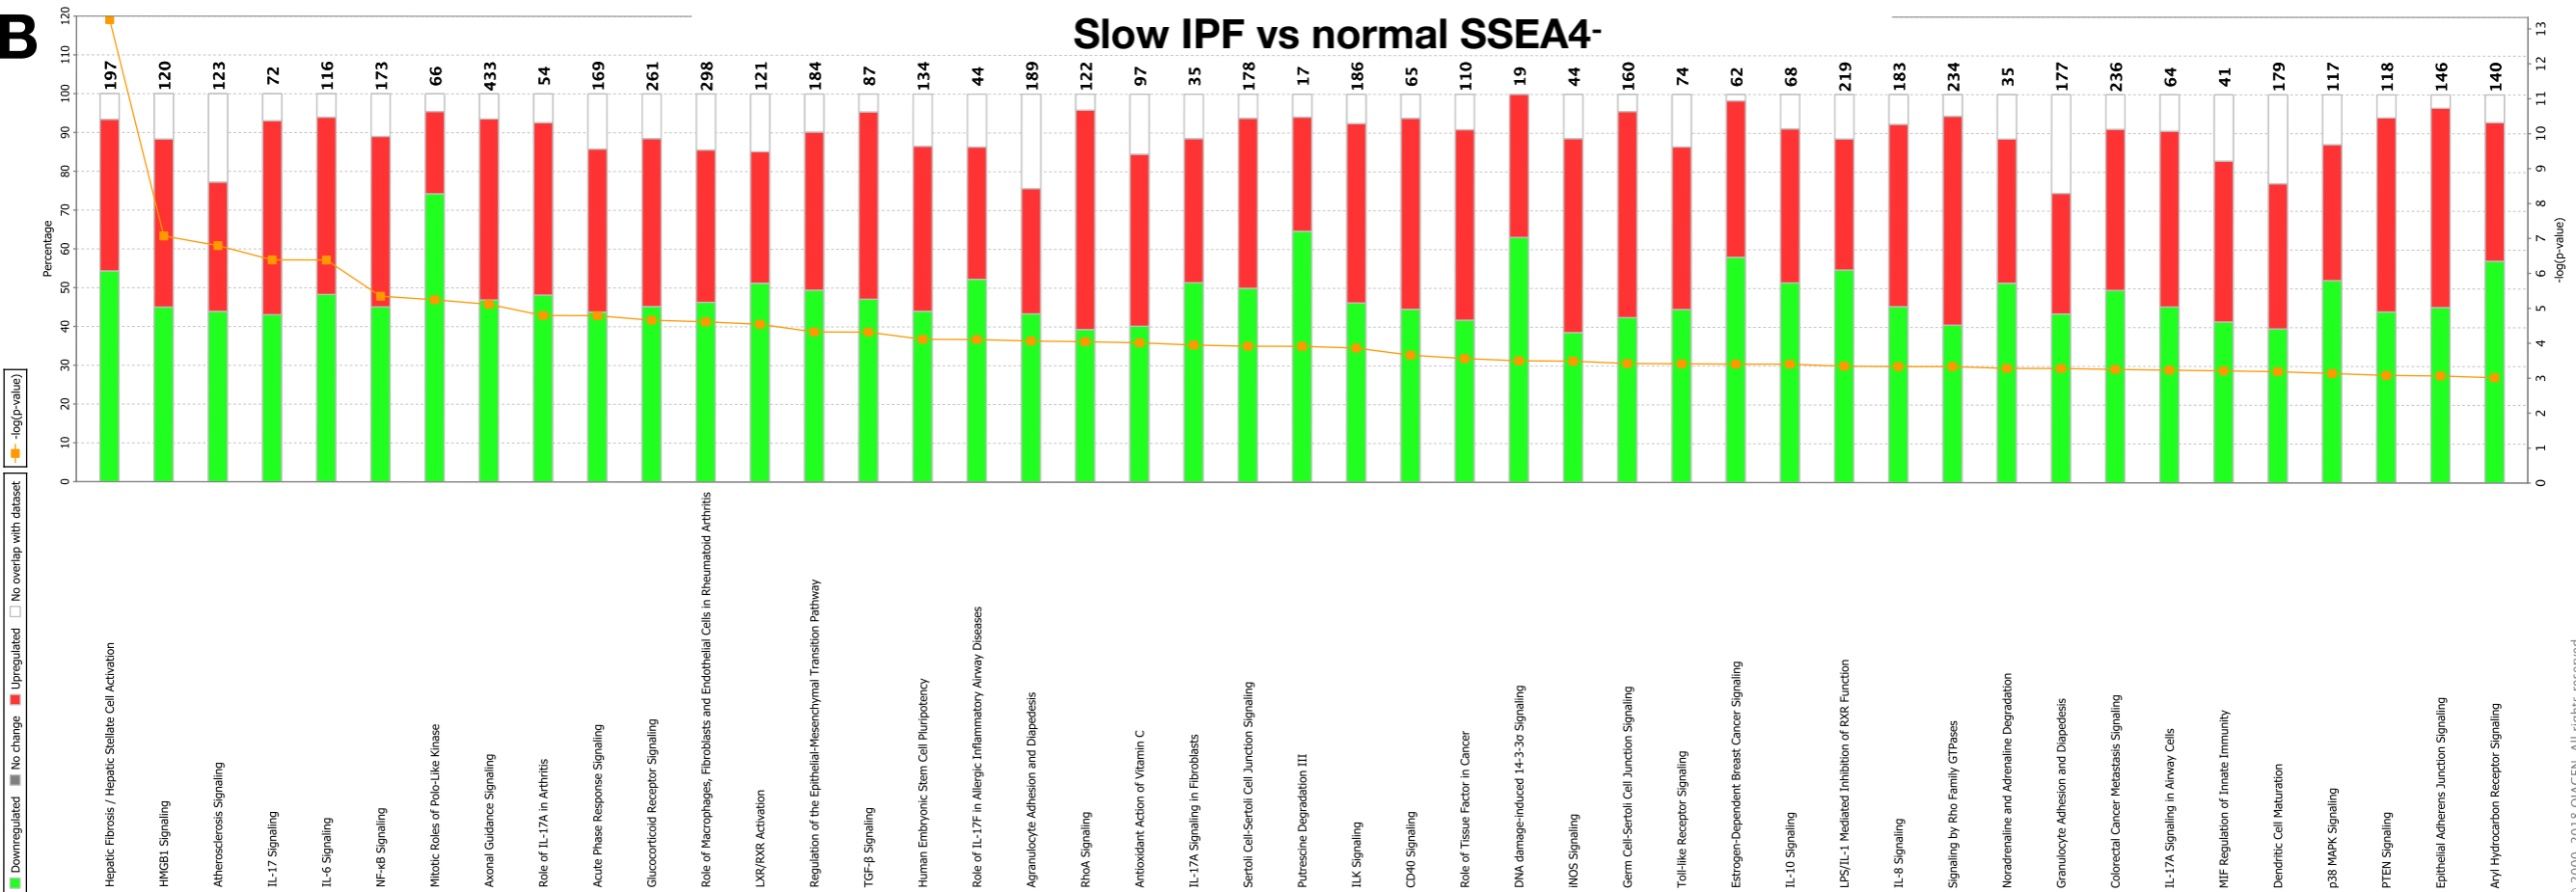

**A**

### Slow IPF vs normal SSEA4+

© 2000–2018 QIAGEN. All rights reserved.

**B**

### Slow IPF vs normal SSEA4-

© 2000–2018 QIAGEN. All rights reserved.