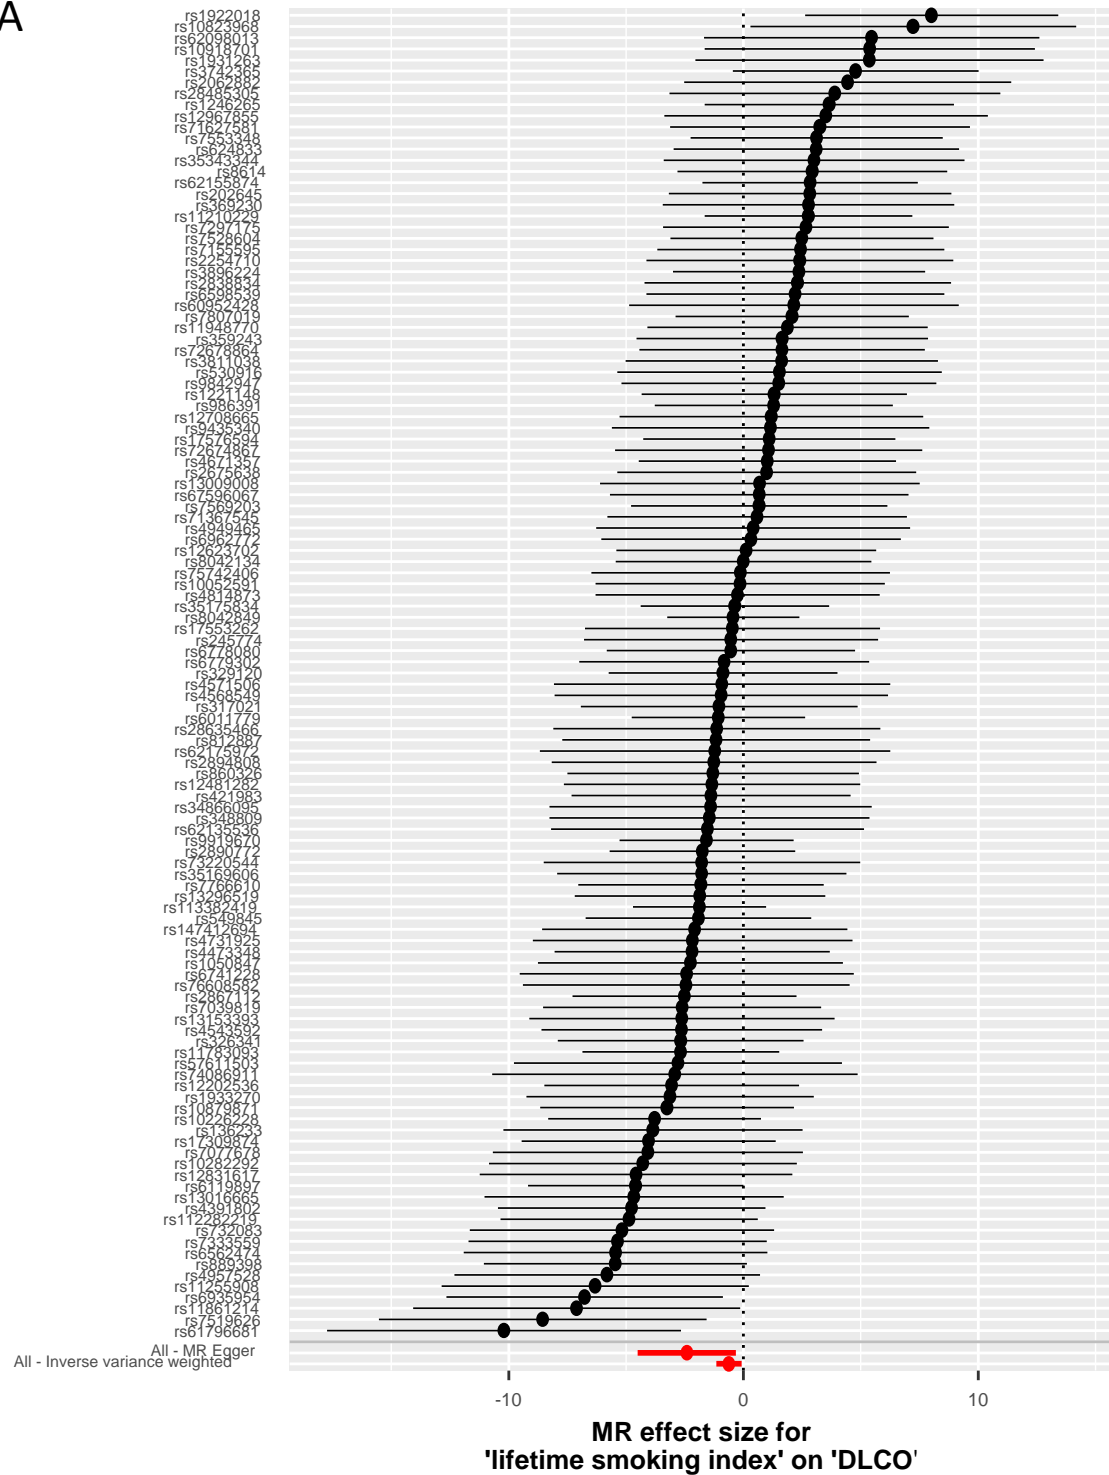

A**B**

Additional Figure. Forest plot (A) and leave-one-out analysis (B) for lifetime smoking index on DLCO