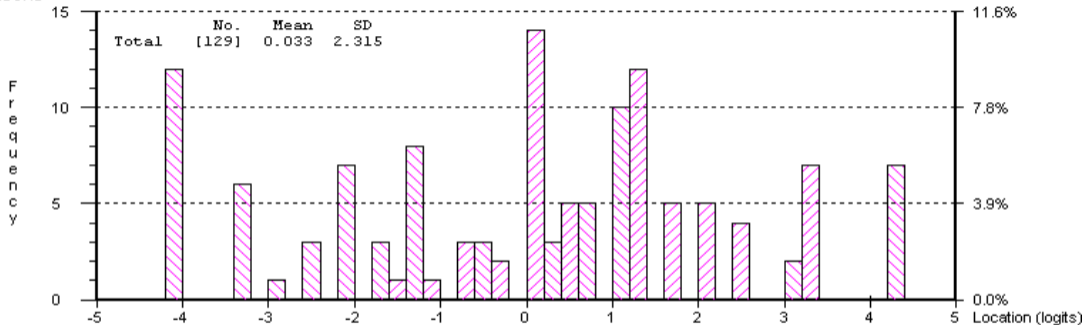

Person-Item Threshold Distribution

(Grouping Set to Interval Length of 0.20 making 50 Groups)

PERSONS

ITEMS