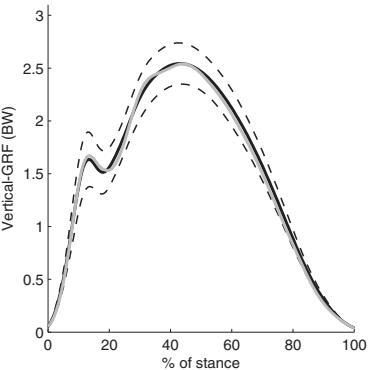

Heelstrike running

Slow running speed (N=14)

Preferred running speed (N=16)

Fast running speed (N=12)

Non-heelstrike running

Slow running speed (N=5)

Preferred running speed (N=5)

Fast running speed (N=6)