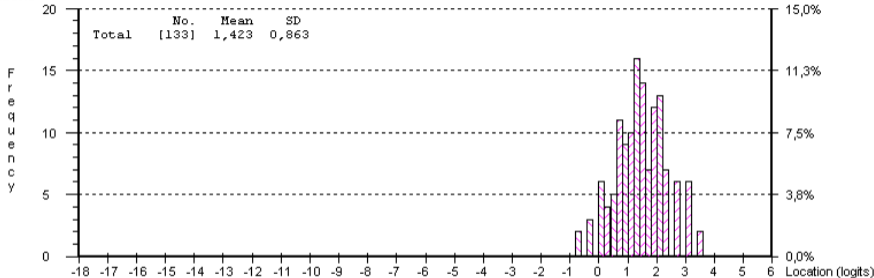

Person-Item Threshold Distribution

(Grouping Set to Interval Length of 0,20 making 120 Groups)

PERSONS

ITEMS