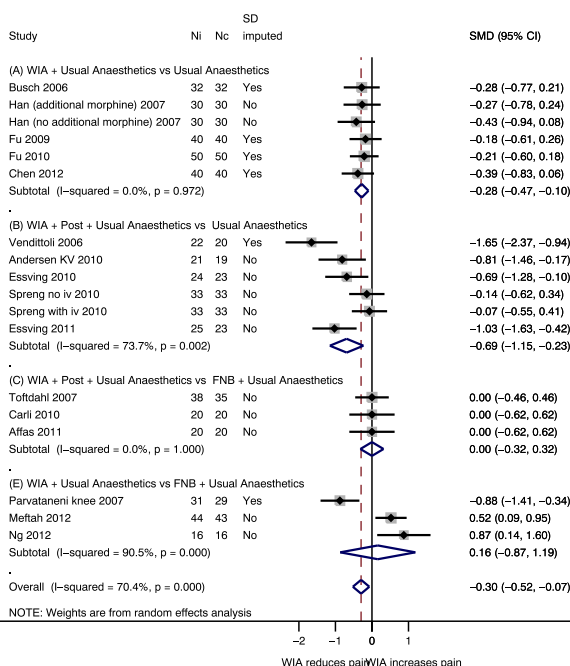

24 hours post surgery

Pain at rest

Pain during activity

48 hours post surgery

Pain at rest

Pain during activity

Standardized mean difference in pain