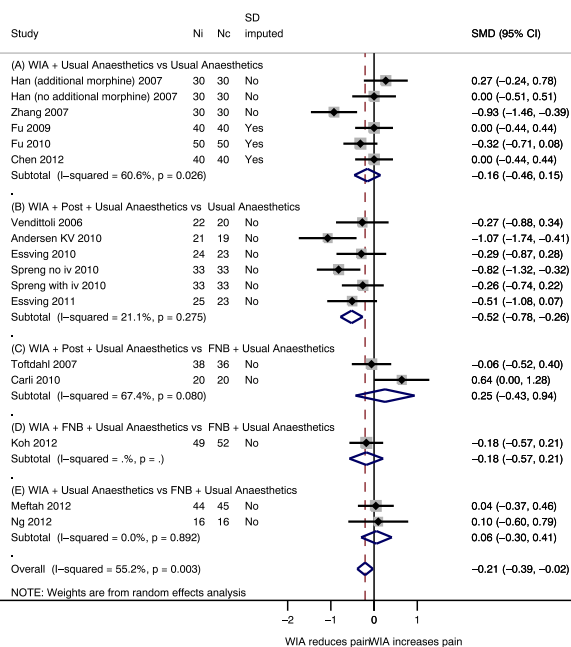

24 hours post surgery

Pain at rest

Pain during activity

48 hours post surgery

Pain at rest

Pain during activity

Standardized mean difference in pain