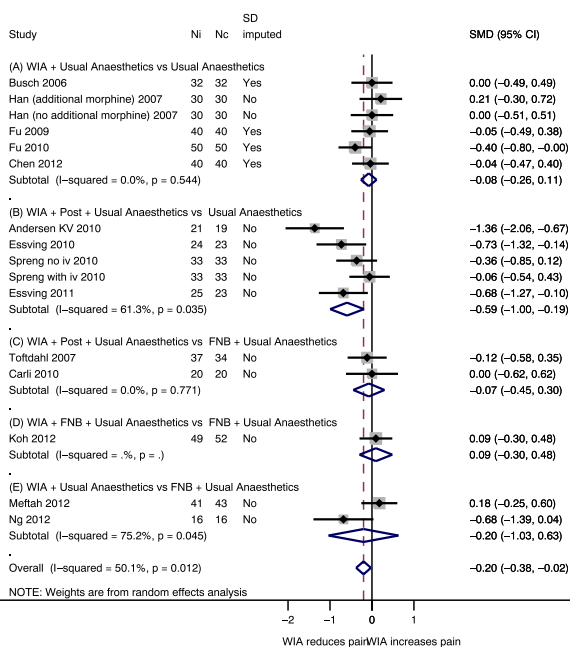

24 hours post surgery

Pain at rest

Pain during activity

48 hours post surgery

Pain at rest

Pain during activity

Standardized mean difference in pain