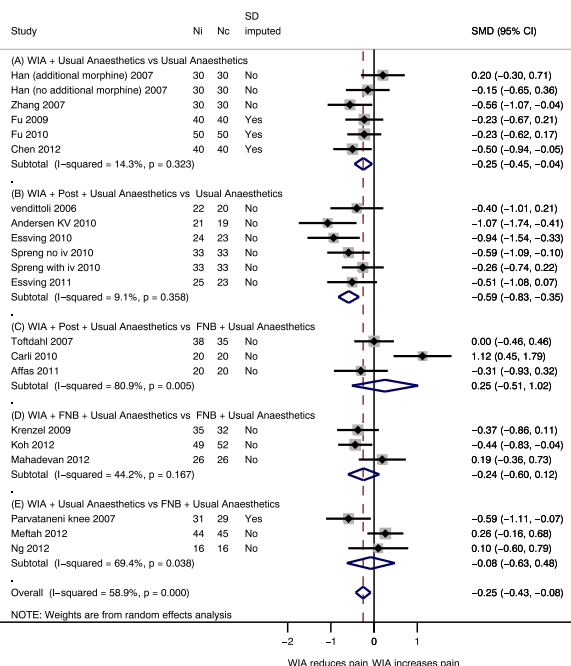

24 hours post surgery

Pain at rest

Pain during activity

48 hours post surgery

Pain at rest

Pain during activity

Standardized mean difference in pain