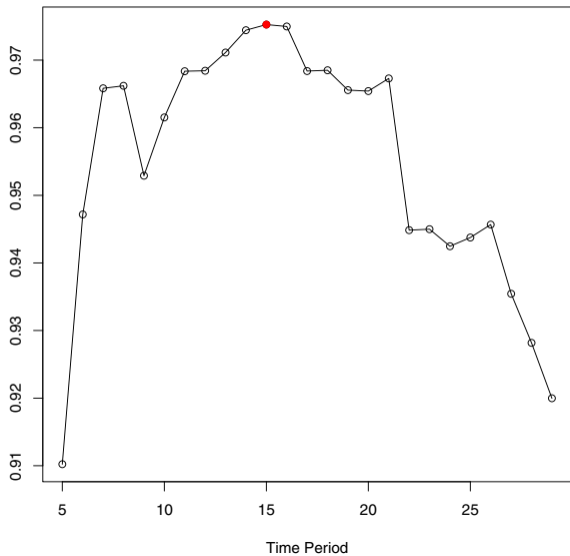

A

Maximum Rsquared

**B**

End date (index)