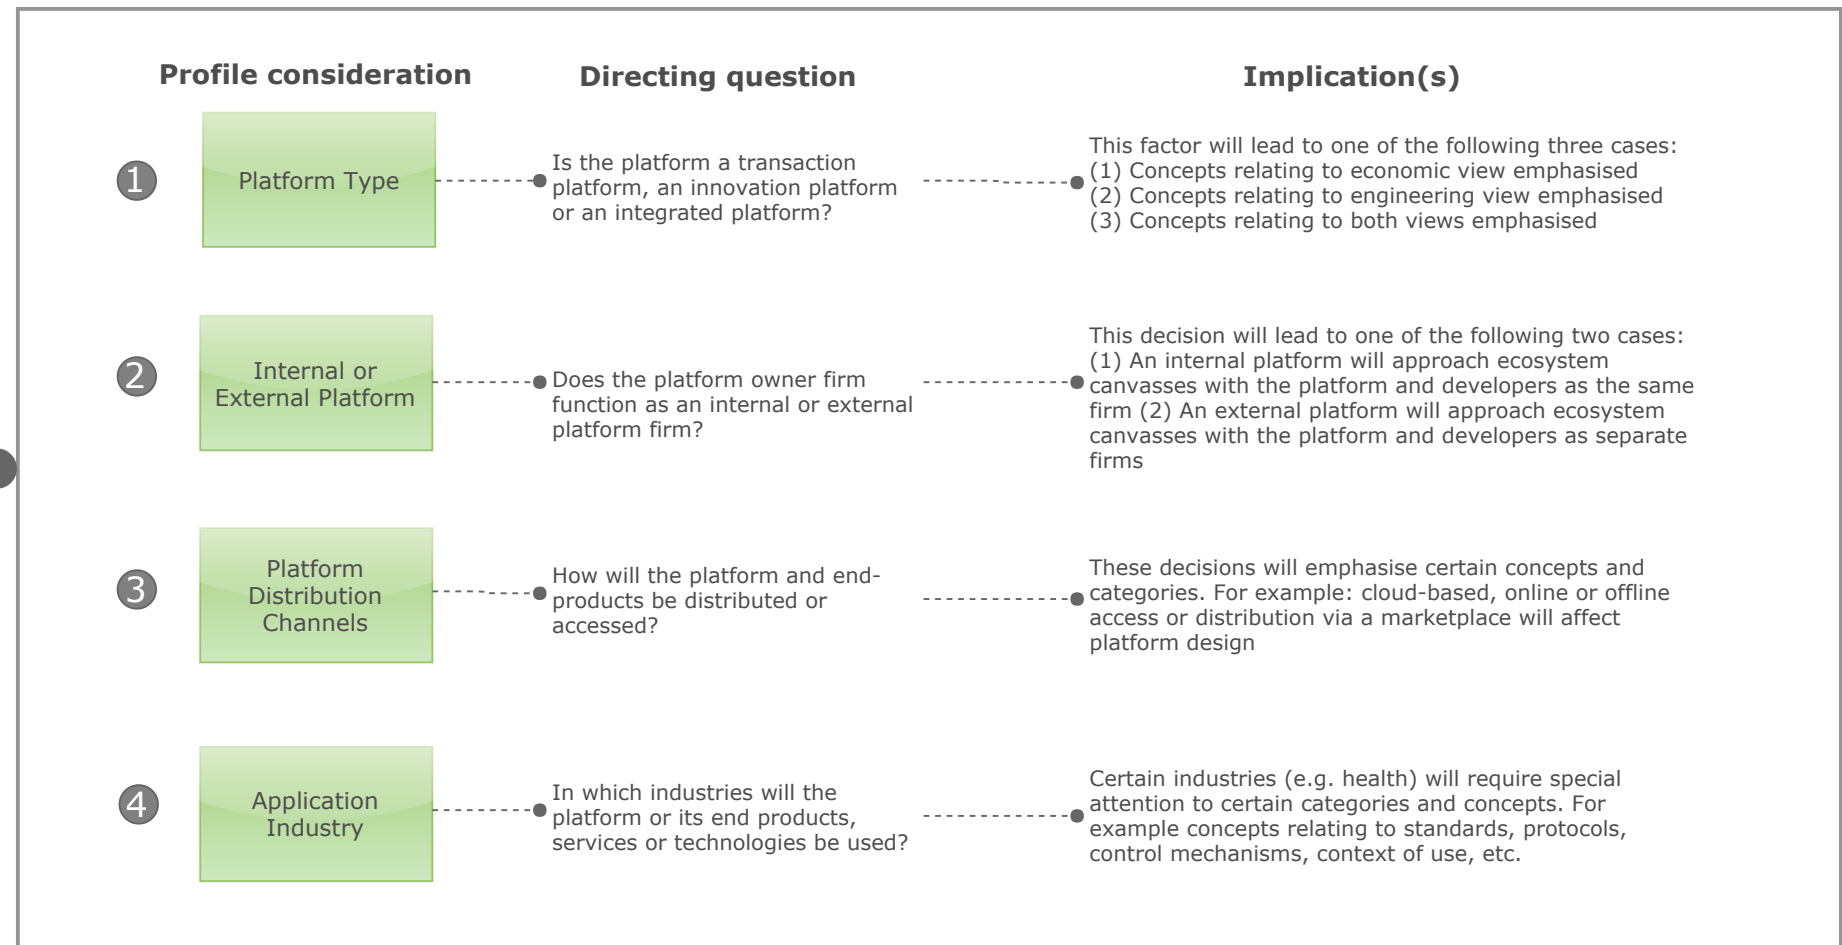

Platform Management Tool Pre-use Canvas

Establish Platform Profile

Determines perspective and approach towards tool

Tool Overview

Graphical overview of canvasses included in tool