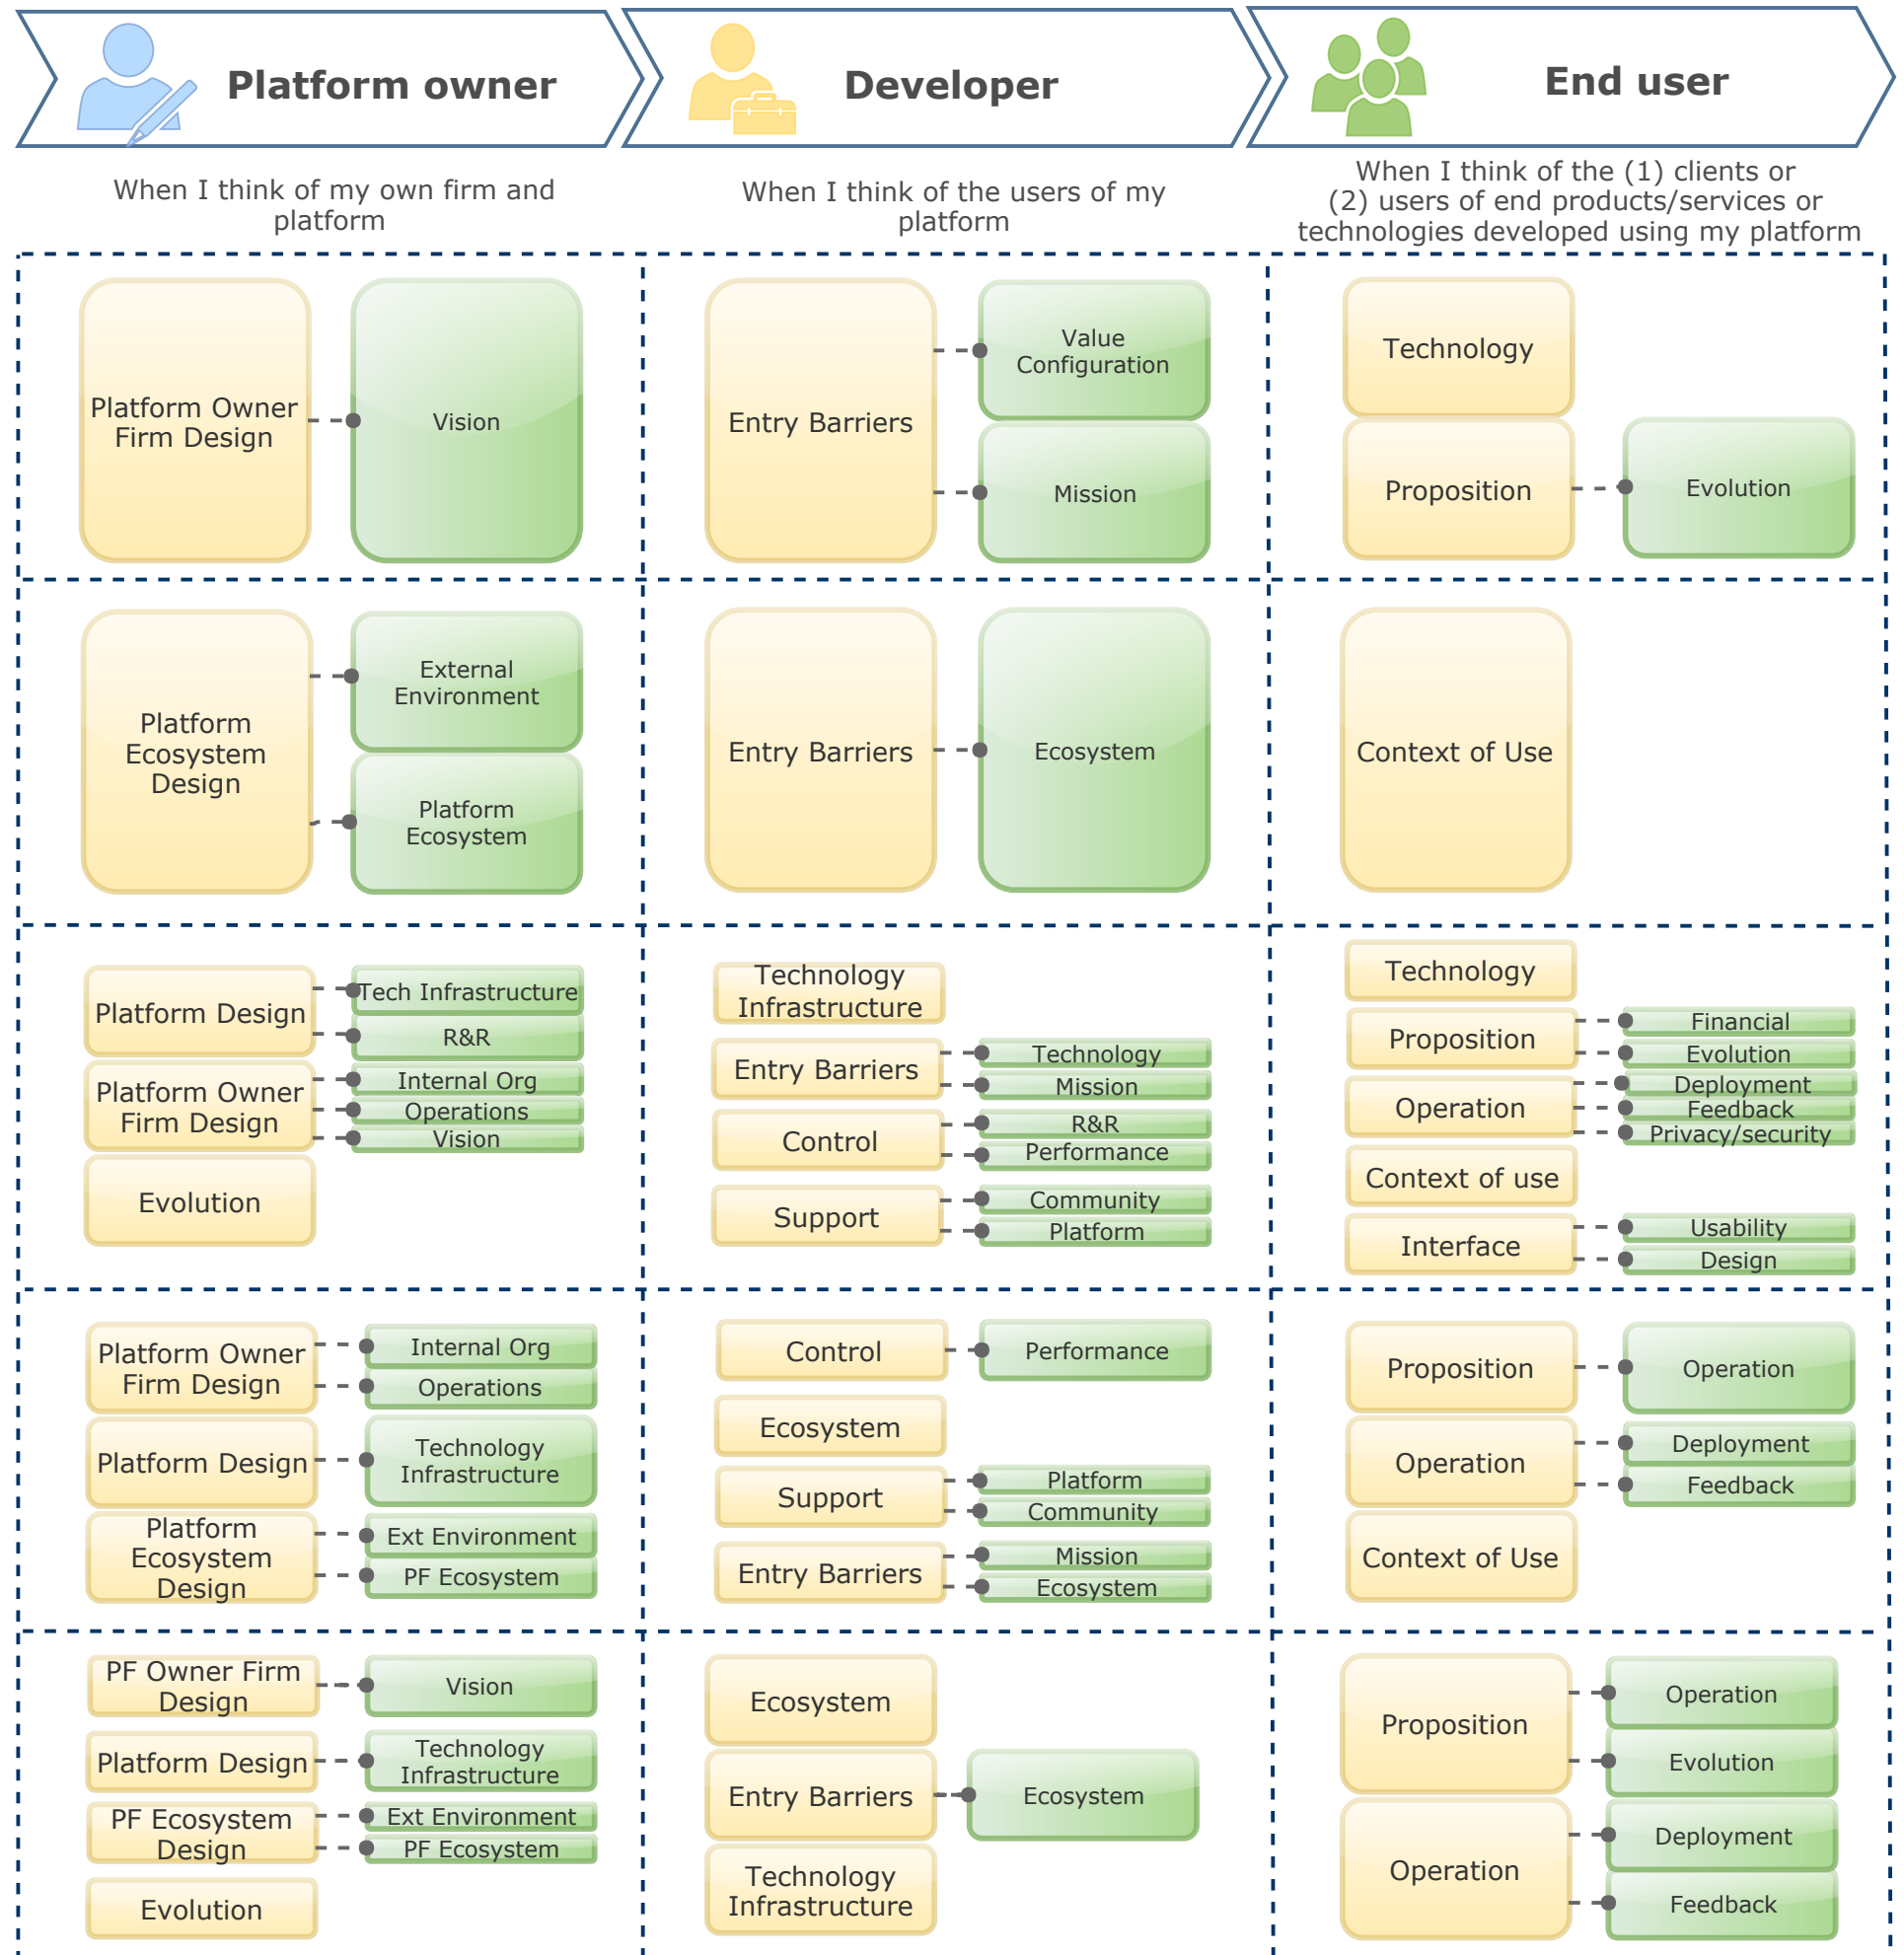

### 2 Ecosystem and Environment

Who is involved?  
Where is it implemented?

### 3 Platform and Governance Design

How will the platform be realised?

### 4 Managing and Operation

How will the platform be managed and operated?

### 5 Evolution

How should the platform and ecosystem evolve?  
What should evolve?

**Key\***

- Primary category
- Secondary category

\* only applicable for Overview Canvas and Dimension One canvasses