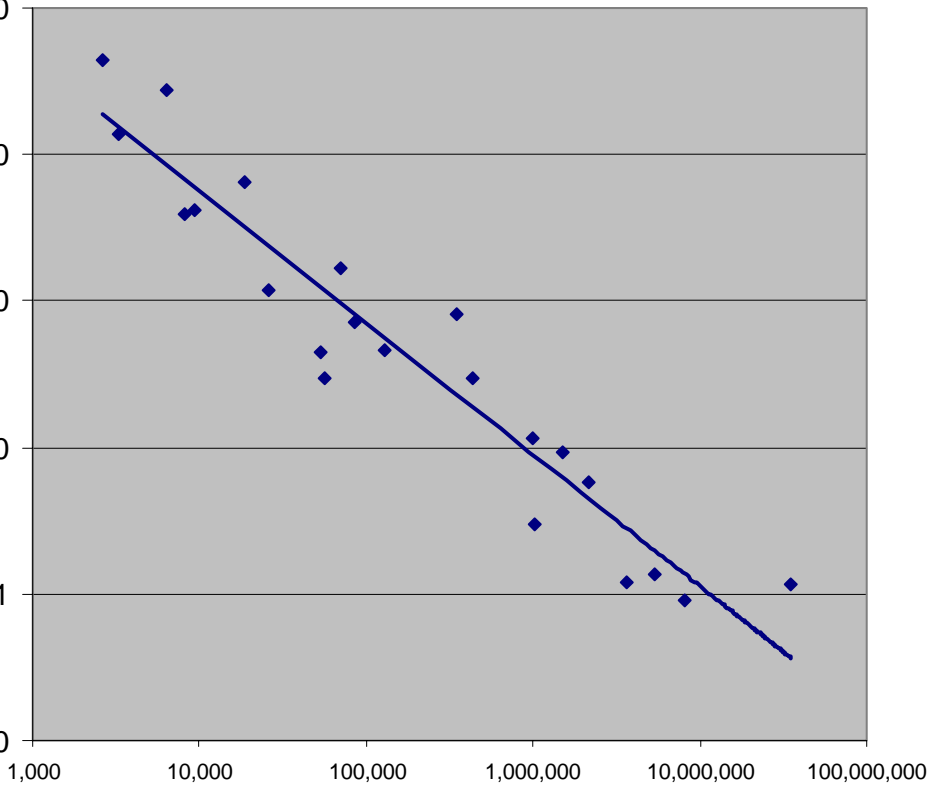

Economic US\$ per person-hour of exposure (unit cost)

\$100.00
\$10.00
\$1.00
\$0.10
\$0.01
\$0.00

Person-hours of exposure (scale)