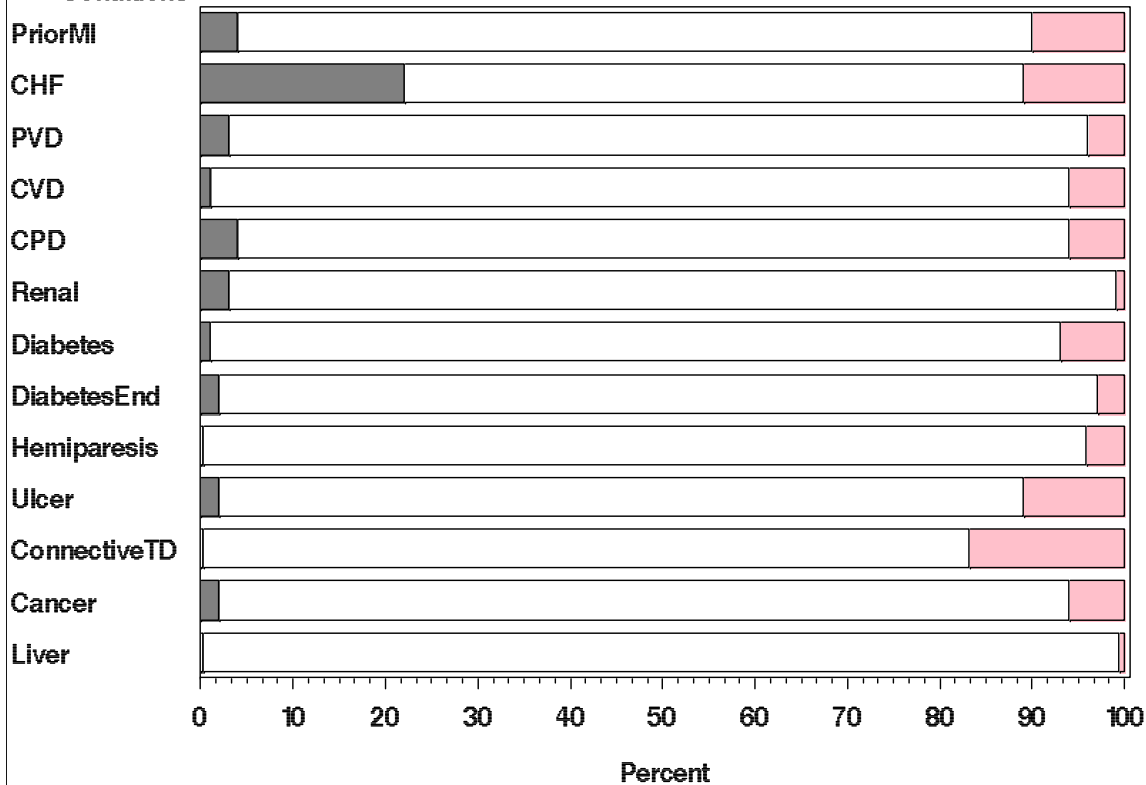

Conditions

Legend

Charlson only

Concordance

Katz only