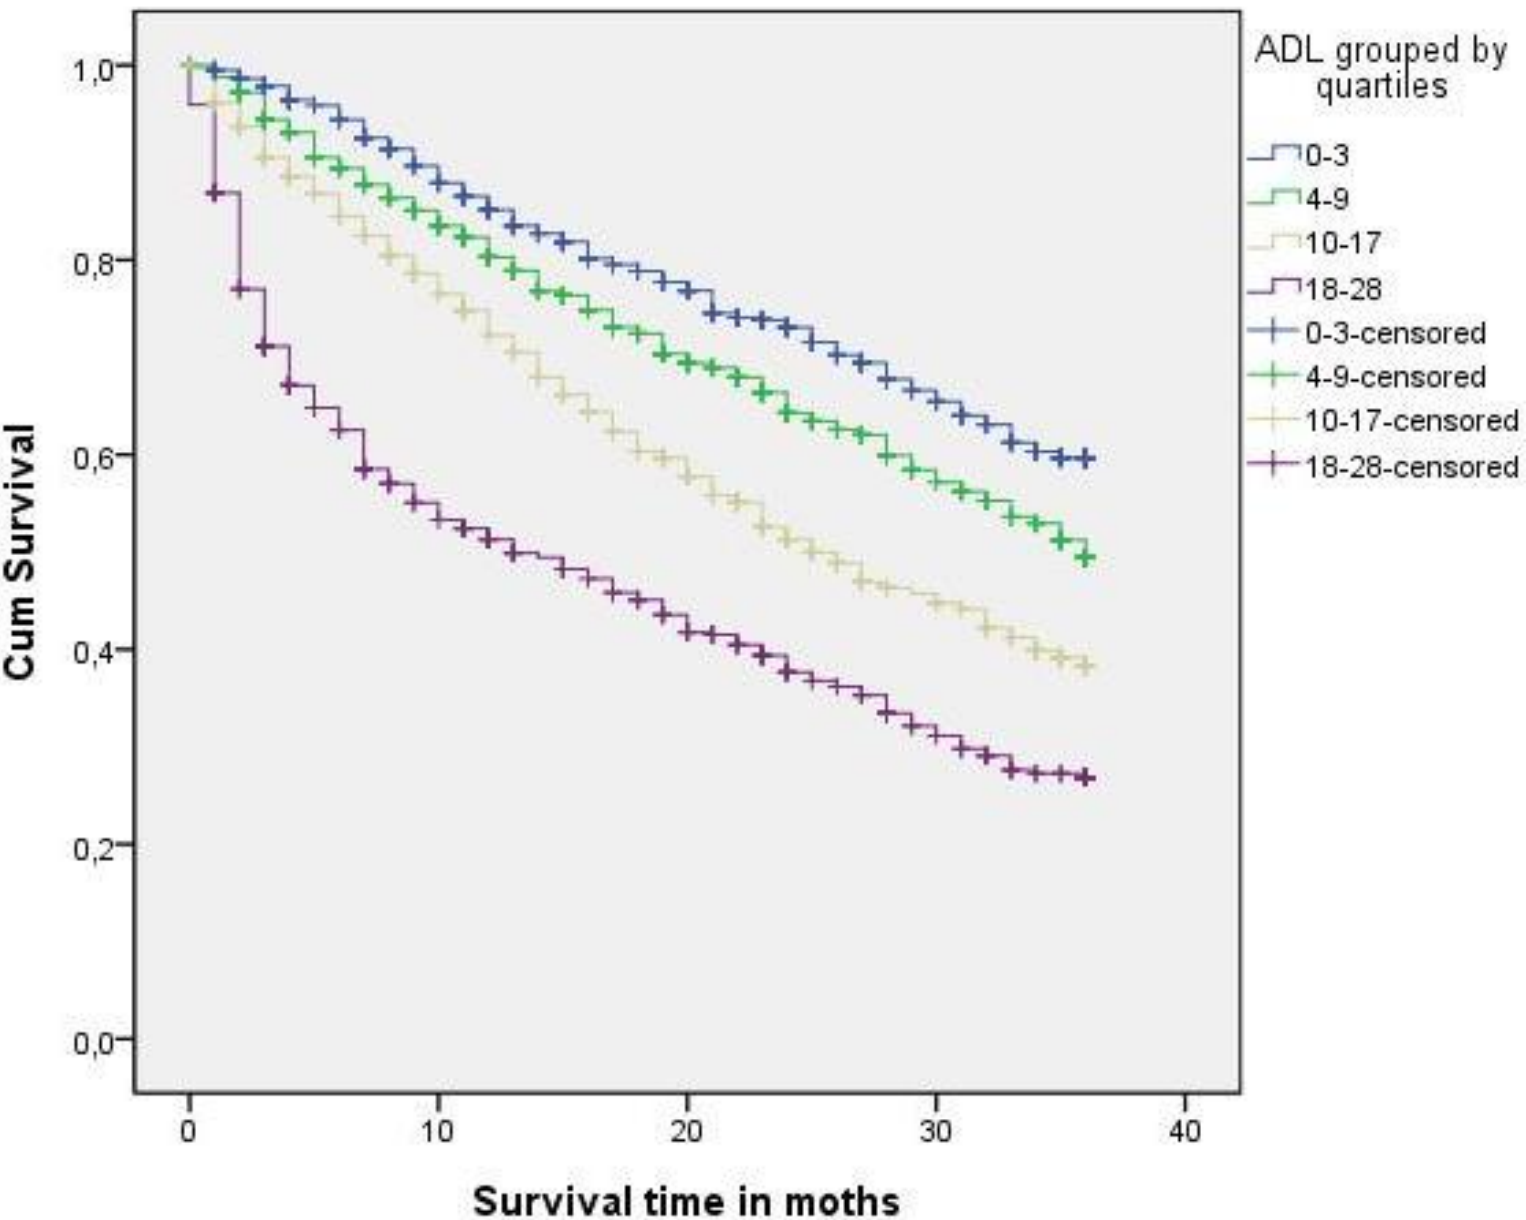

Survival Functions

*Log Rank test <0.001