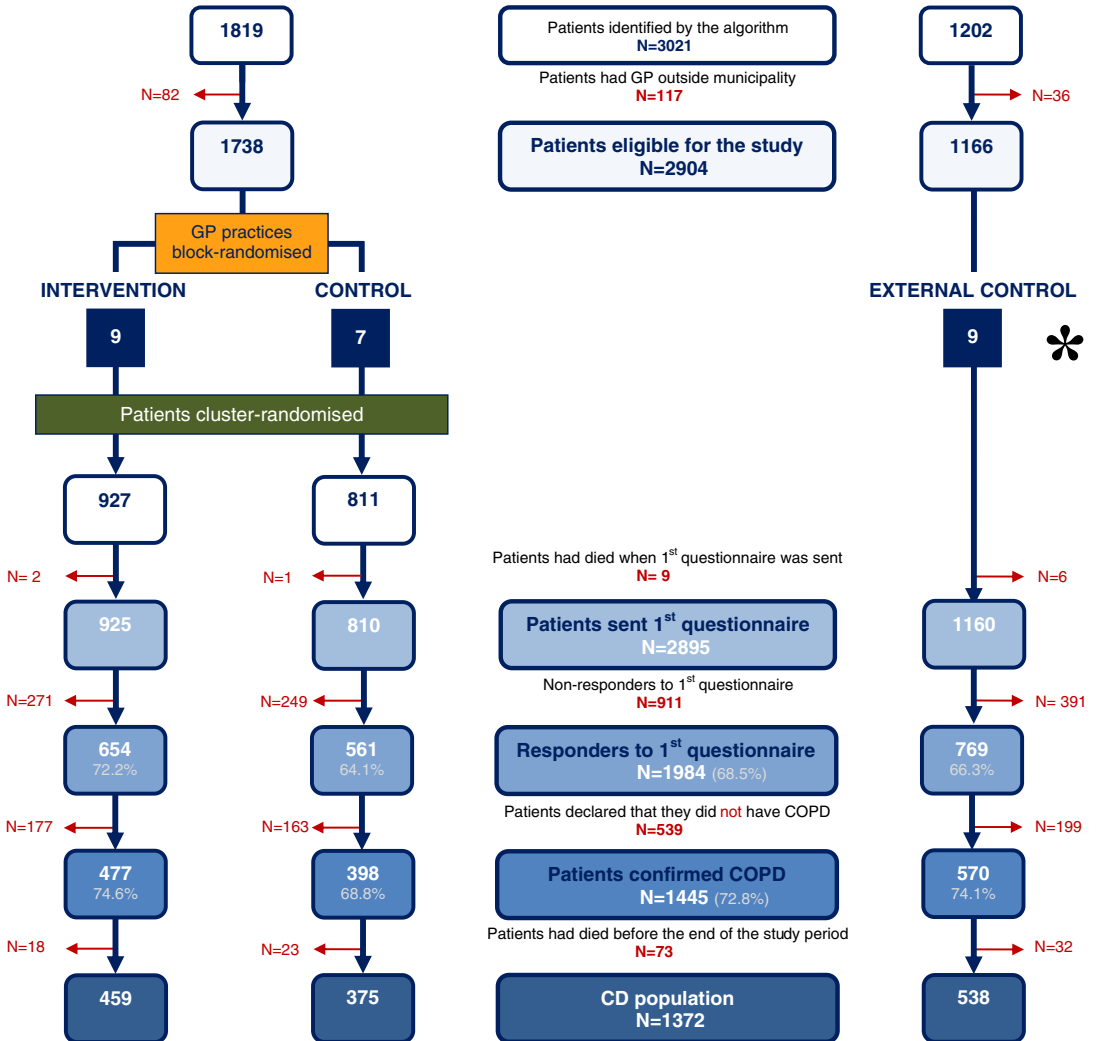

Ringkoebing-Skjern municipality

Neighbouring municipality

DEFINITION OF SUB-GROUP FOR SENSITIVITY ANALYSIS: