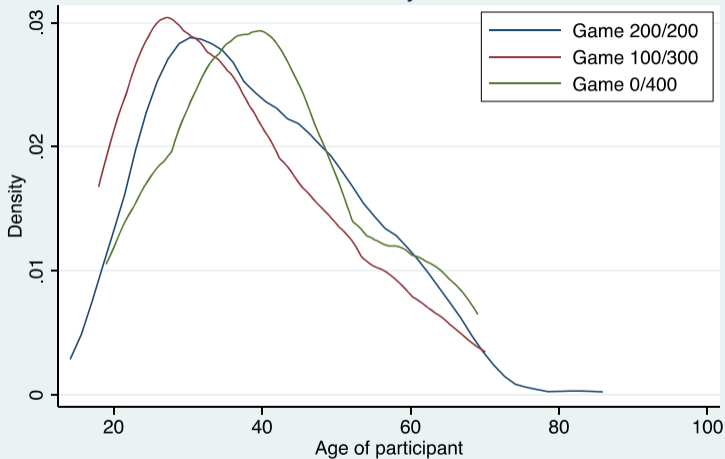

Kernel density estimate

kernel = epanechnikov, bandwidth = 3.8145