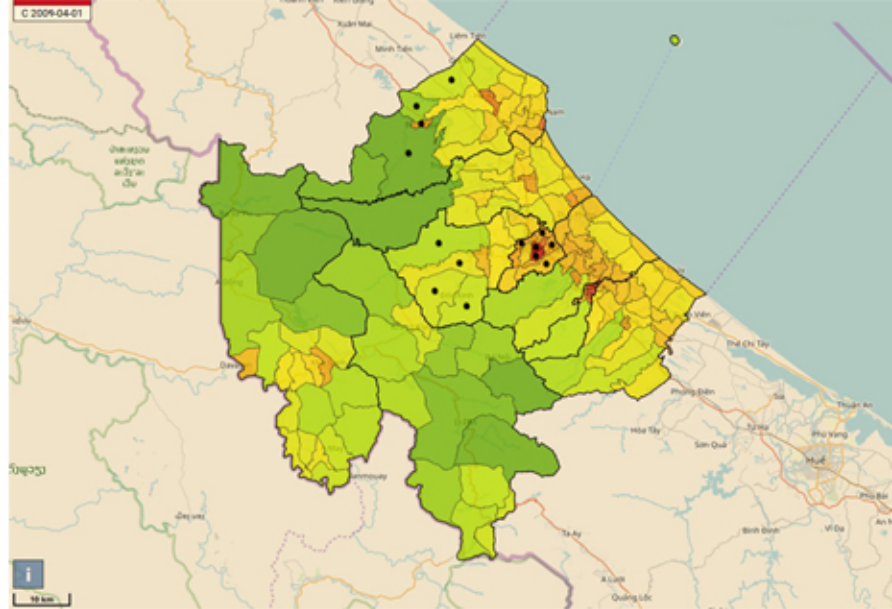

**PROVINCES OF CENTRAL VIETNAM**

**DENSITY OF POPULATION**

**NOTE: THE BLACK SPOTS ● INDICATE THE SELECTED COMMUNES**

**POPULATION MAP OF QUANG TRI PROVINCE**

**POPULATION MAP OF THUA THIEN HUE PROVINCE**

**POPULATION MAP OF KHAMH HOA PROVINCE**

**Figure. Population density of study area.**

Data was extracted from: <https://www.citypopulation.de/>