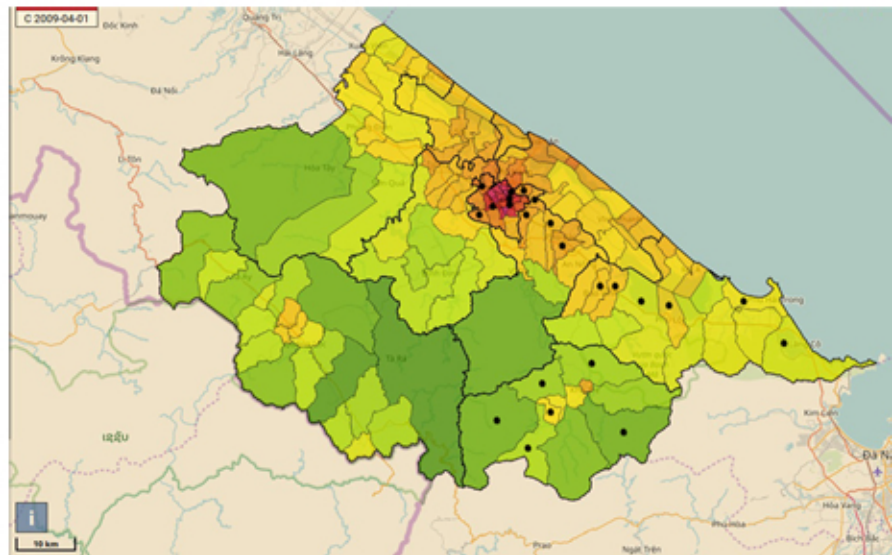

**PROVINCES OF CENTRAL VIETNAM**

**DENSITY OF POPULATION**

**NOTE: THE BLACK SPOTS ● INDICATE THE SELECTED COMMUNES**

**POPULATION MAP OF QUANG TRI PROVINCE**

**POPULATION MAP OF THUA THIEN HUE PROVINCE**

**POPULATION MAP OF KHAMH HOA PROVINCE**

**Figure. Population density of study area.**

Data was extracted from: <https://www.citypopulation.de/>