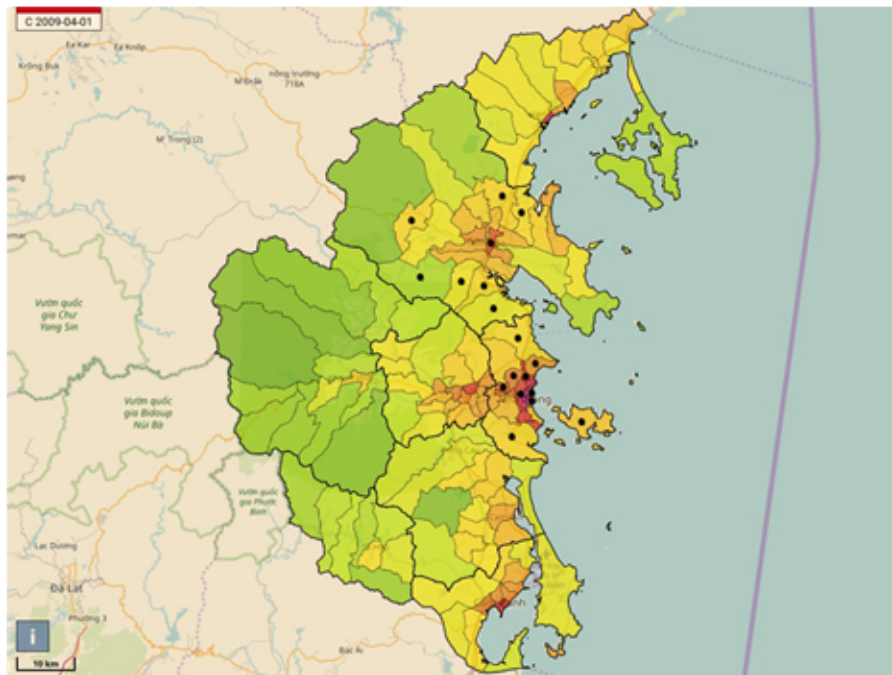

**PROVINCES OF CENTRAL VIETNAM**

**DENSITY OF POPULATION**

**NOTE: THE BLACK SPOTS ● INDICATE THE SELECTED COMMUNES**

**POPULATION MAP OF QUANG TRI PROVINCE**

**POPULATION MAP OF THUA THIEN HUE PROVINCE**

**POPULATION MAP OF KHAMH HOA PROVINCE**

**Figure. Population density of study area.**

Data was extracted from: <https://www.citypopulation.de/>