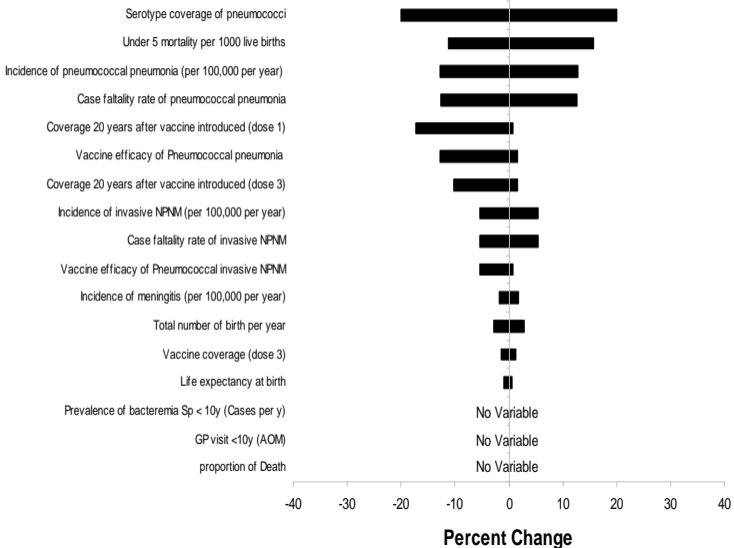

TriVac Model (+/-20% change)

PneumoADIP Model

SUPREMES Model