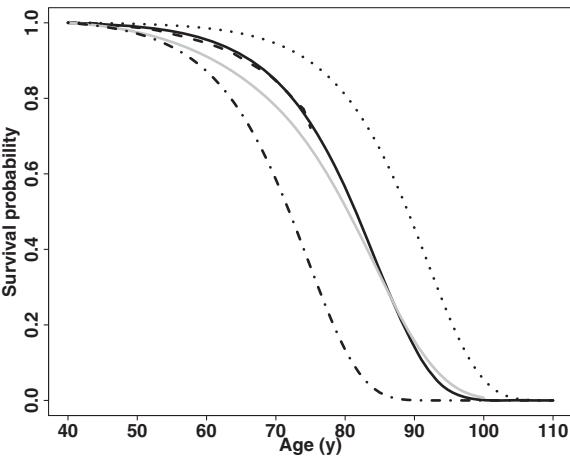

Men (n=10,235)**Women (n=12,234)**

— Gompertz PH model

- - Observed data

— German life table

... Heathy combination

- · - · Unhealthy combination