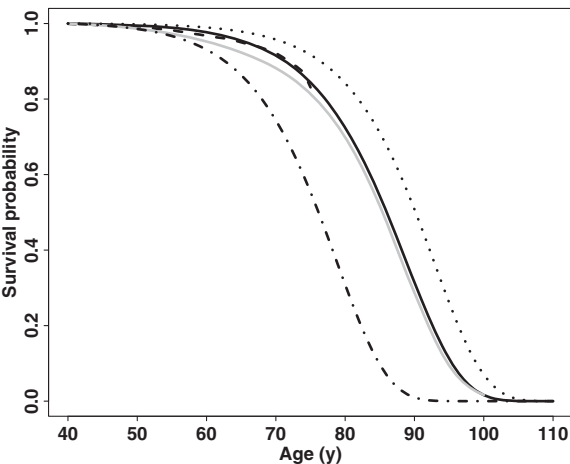

Men (n=10,235)**Women (n=12,234)**

— Gompertz PH model

- - Observed data

— German life table

... Heathy combination

- · - · Unhealthy combination